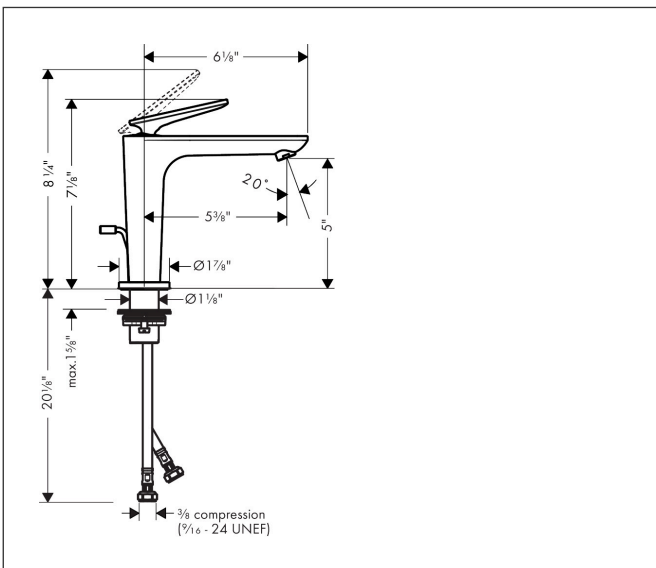

Brand	AXOR
Art. Name	AXOR Citterio C Single-Hole Faucet 125 with CoolStart and Pop-up Drain, 1.2 GPM
Art. Nr.	49030821
Surface	Brushed Nickel
Pos.	1

Product Picture

Features

- Consists of: Single-Hole Faucet, Pop Up Drain
- handle design: lever handle
- Spray pattern: Aerated spray
- Maximum flow rate: 1.2 GPM
- ceramic cartridge
- Pop-Up Drain

Drawing

Technology

Certificates/approvals