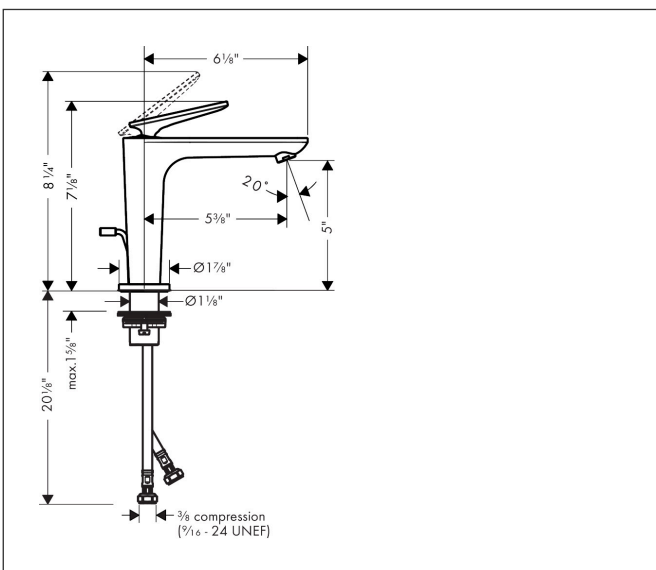

Brand	AXOR
Art. Name	AXOR Citterio C Single-Hole Faucet 125 with CoolStart and Pop-up Drain, 1.2 GPM
Art. Nr.	49030831
Surface	Polished Nickel
Pos.	1

Product Picture

Features

- Consists of: Single-Hole Faucet, Pop Up Drain
- handle design: lever handle
- Spray pattern: Aerated spray
- Maximum flow rate: 1.2 GPM
- ceramic cartridge
- Pop-Up Drain

Drawing

Technology

Certificates/approvals

Brand AXOR
Art. Name **AXOR Citterio C** Single-Hole Faucet 125 with CoolStart and Pop-up Drain, 1.2 GPM
Art. Nr. 49030831
Surface Polished Nickel
Pos. 1

Spare Parts Drawings for build year: >02/25

Brand AXOR
 Art. Name **AXOR Citterio C** Single-Hole Faucet 125 with CoolStart and Pop-up Drain, 1.2 GPM
 Art. Nr. 49030831
 Surface Polished Nickel
 Pos. 1

Spare parts list for build year: >02/25

Pos.	Description	Article number
1	handle	87796830
2	O-ring 11x1	92924000
3	O-ring 30x1,5	98433000
4	screw cover	93983000
5	nut	94989000
6	O-ring 28x1,5	98421000
7	O-ring 29x2	98391000
8	cartridge, assy	92900000
9	seal	93383000
10	adapter for cartridge	98866000
11	O-ring 23x2	98398000
12	aerator M18x1 (4,5 l/min)	92885830
14	escutcheon	87795830
15	O-ring 26x4	92191000
16	null	92909000
17	lever collar	97548000
18	connection hose 23½" M8x0,75 3/8"	98600001
19	O-ring 6,6x1,6	93019000
20	pull rod	96923000
a	pop up waste	88509830
b	lever arm 200mm (ball-Ø12mm)	96007000