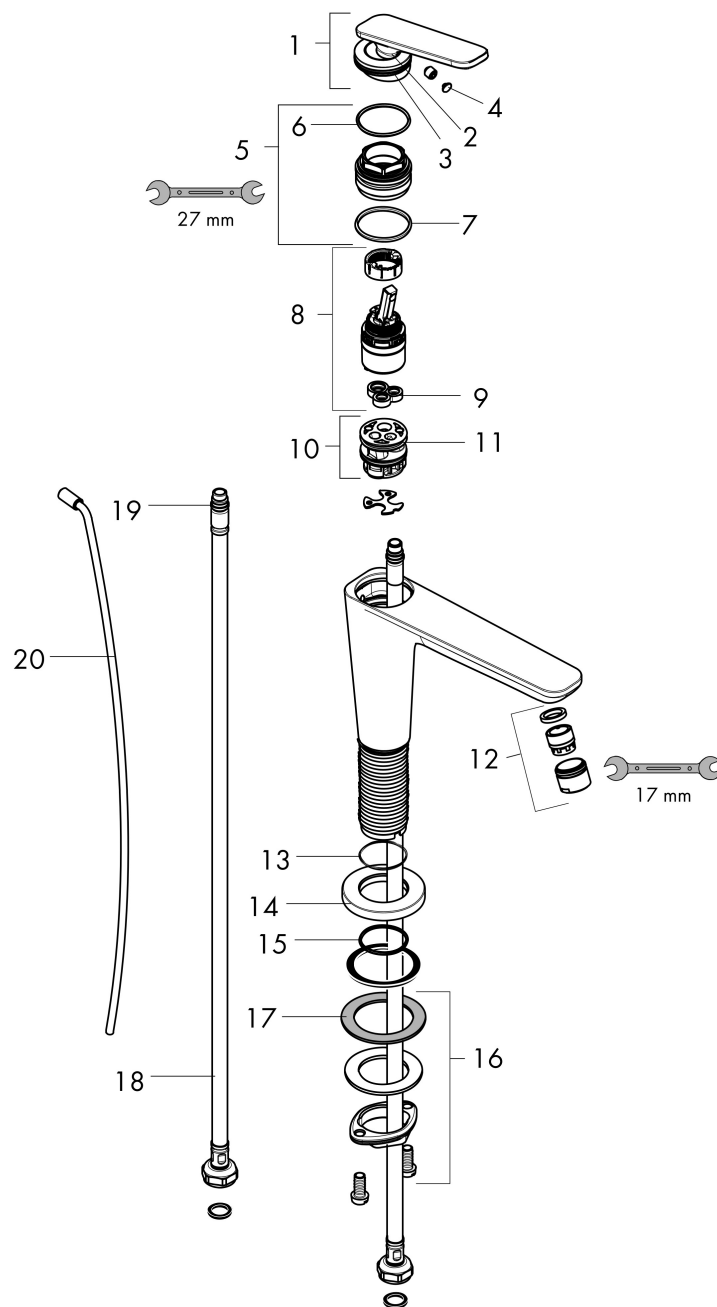

Brand	AXOR
Art. Name	AXOR Citterio C Single-Hole Faucet 125 with CoolStart and Pop-up Drain, 1.2 GPM
Art. Nr.	49030831
Surface	Polished Nickel
Pos.	1

Product Picture

Features

- Consists of: Single-Hole Faucet, Pop Up Drain
- handle design: lever handle
- Spray pattern: Aerated spray
- Maximum flow rate: 1.2 GPM
- ceramic cartridge
- Pop-Up Drain

Drawing

Technology

Certificates/approvals

Brand AXOR
Art. Name **AXOR Citterio C** Single-Hole Faucet 125 with CoolStart and Pop-up Drain, 1.2 GPM
Art. Nr. 49030831
Surface Polished Nickel
Pos. 1

Spare Parts Drawings for build year: >02/25

Brand AXOR
 Art. Name **AXOR Citterio C** Single-Hole Faucet 125 with CoolStart and Pop-up Drain, 1.2 GPM
 Art. Nr. 49030831
 Surface Polished Nickel
 Pos. 1

Spare parts list for build year: >02/25

Pos.	Description	Article number
1	handle	87796830
2	O-ring 11x1	92924000
3	O-ring 30x1,5	98433000
4	screw cover	93983000
5	nut	94989000
6	O-ring 28x1,5	98421000
7	O-ring 29x2	98391000
8	cartridge, assy	92900000
9	seal	93383000
10	adapter for cartridge	98866000
11	O-ring 23x2	98398000
12	aerator M18x1 (4,5 l/min)	92885830
14	escutcheon	87795830
15	O-ring 26x4	92191000
16	null	92909000
17	lever collar	97548000
18	connection hose 23½" M8x0,75 3/8"	98600001
19	O-ring 6,6x1,6	93019000
20	pull rod	96923000
a	pop up waste	88509830
b	lever arm 200mm (ball-Ø12mm)	96007000