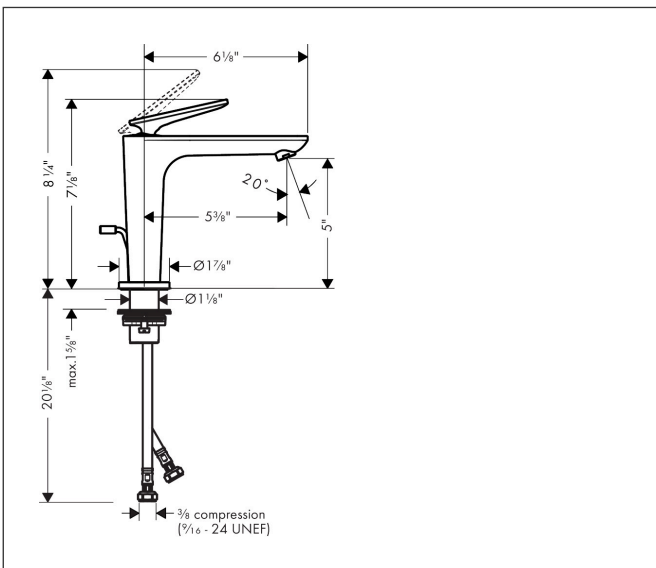

Drawing

Technology

Certificates/approvals