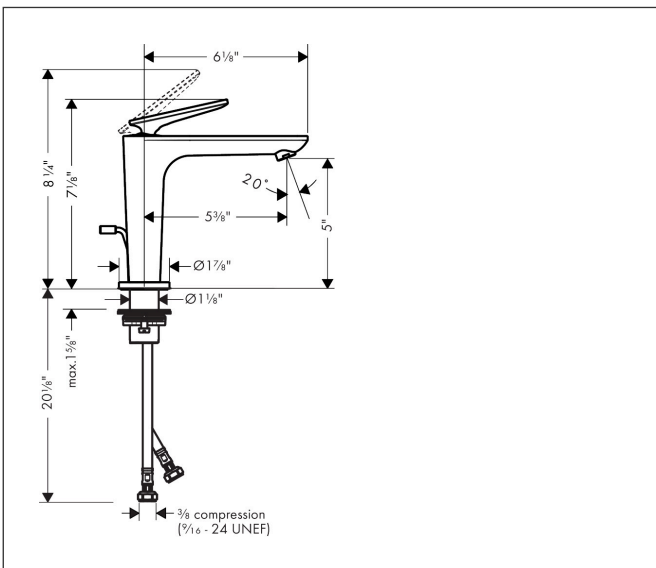

Brand AXOR
Art. Name **AXOR Citterio C** Single-Hole Faucet 125 with CoolStart and Pop-up Drain, Cubic Cut, 1.2 GPM
Art. Nr. 49031251
Surface Brushed Gold Optic
Pos. 1

Product Picture

Features

- Consists of: Single-Hole Faucet, Pop Up Drain
- handle design: lever handle
- Spray pattern: Aerated spray
- Maximum flow rate: 1.2 GPM
- ceramic cartridge
- Pop-Up Drain

Drawing

Technology

Certificates/approvals