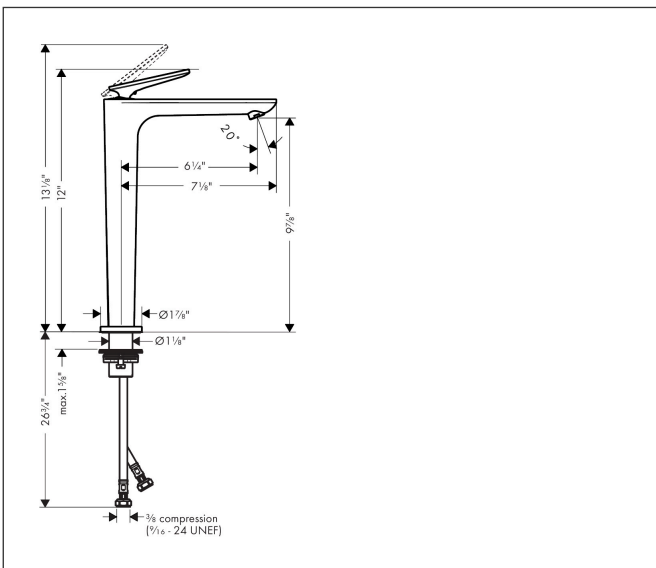

Brand AXOR
Art. Name **AXOR Citterio C** Single-Hole Faucet 250 with CoolStart, without Pop-up Drain, Cubic Cut, 1.2 GPM
Art. Nr. 49051001
Surface Chrome
Pos. 1

Product Picture

Features

- Consists of: Single-Hole Faucet
- handle design: lever handle
- Spray pattern: Aerated spray
- Maximum flow rate: 1.2 GPM
- ceramic cartridge

Drawing

Technology

Certificates/approvals