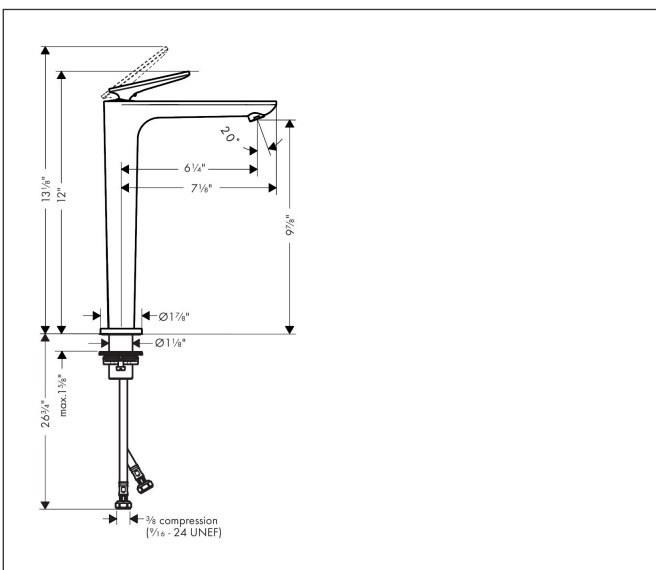

Drawing

Technology

Certificates/approvals