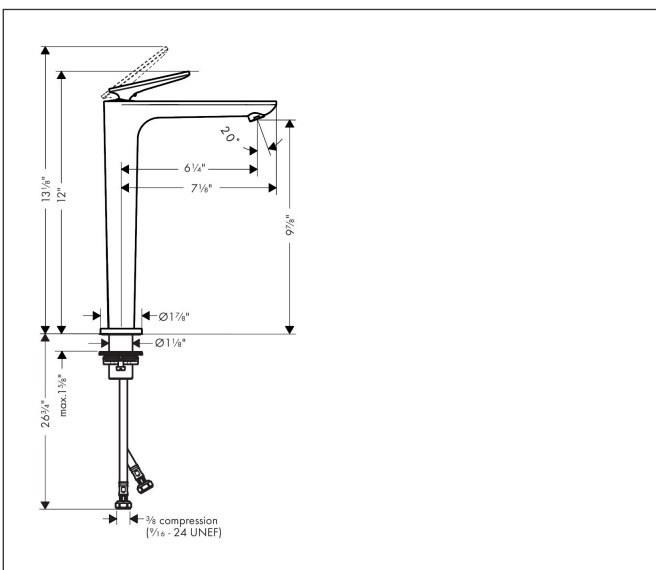

Brand AXOR
Art. Name **AXOR Citterio C** Single-Hole Faucet 250 with CoolStart, without Pop-up Drain, Cubic Cut, 1.2 GPM
Art. Nr. 49051251
Surface Brushed Gold Optic
Pos. 1

Product Picture

Features

- Consists of: Single-Hole Faucet
- handle design: lever handle
- Spray pattern: Aerated spray
- Maximum flow rate: 1.2 GPM
- ceramic cartridge

Drawing

Technology

Certificates/approvals