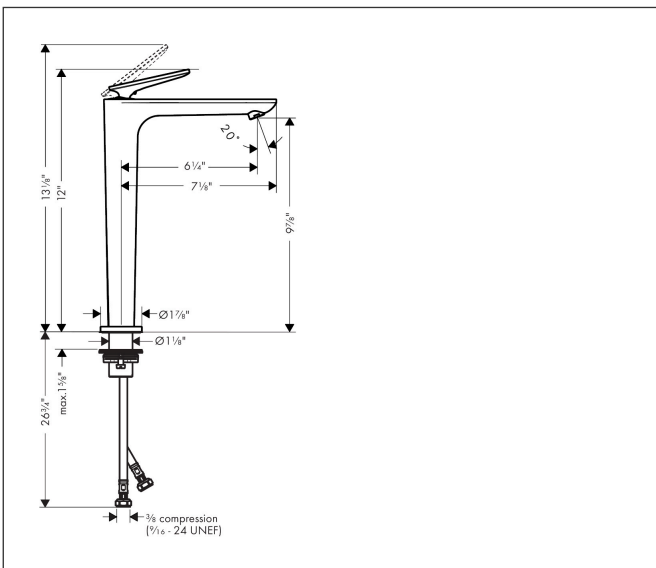

Brand AXOR
Art. Name **AXOR Citterio C** Single-Hole Faucet 250 with CoolStart, without Pop-up Drain, Cubic Cut, 1.2 GPM
Art. Nr. 49051341
Surface Brushed Black Chrome
Pos. 1

Product Picture

Features

- Consists of: Single-Hole Faucet
- handle design: lever handle
- Spray pattern: Aerated spray
- Maximum flow rate: 1.2 GPM
- ceramic cartridge

Drawing

Technology

Certificates/approvals