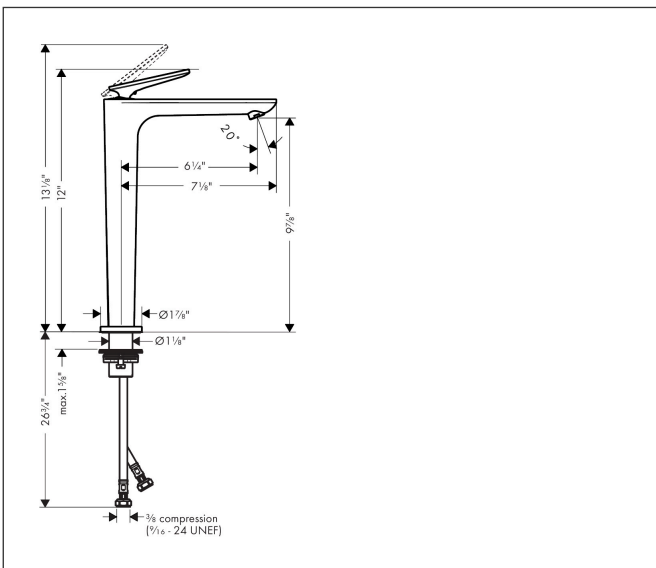

Brand AXOR
Art. Name **AXOR Citterio C** Single-Hole Faucet 250 with CoolStart, without Pop-up Drain, Cubic Cut, 1.2 GPM
Art. Nr. 49051671
Surface Matte Black
Pos. 1

Product Picture

Features

- Consists of: Single-Hole Faucet
- handle design: lever handle
- Spray pattern: Aerated spray
- Maximum flow rate: 1.2 GPM
- ceramic cartridge

Drawing

Technology

Certificates/approvals