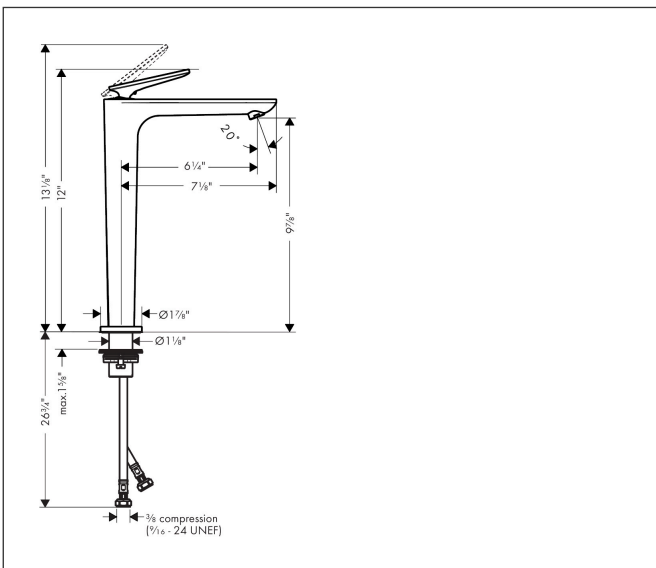

Brand AXOR
Art. Name **AXOR Citterio C** Single-Hole Faucet 250 with CoolStart, without Pop-up Drain, Cubic Cut, 1.2 GPM
Art. Nr. 49051821
Surface Brushed Nickel
Pos. 1

Product Picture

Features

- Consists of: Single-Hole Faucet
- handle design: lever handle
- Spray pattern: Aerated spray
- Maximum flow rate: 1.2 GPM
- ceramic cartridge

Drawing

Technology

Certificates/approvals