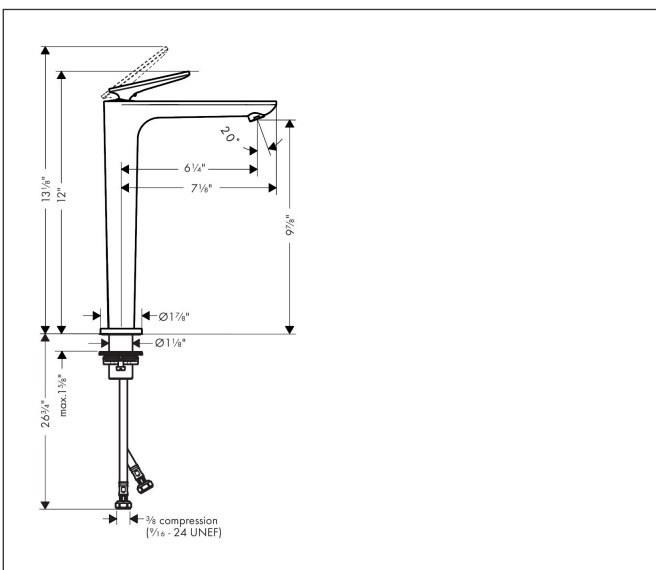

Brand AXOR
Art. Name **AXOR Citterio C** Single-Hole Faucet 250 CoolStart without Pop-Up Drain-Cubic Cut, 1.2 GPM
Art. Nr. 49051831
Surface Polished Nickel
Pos. 1

Product Picture

Features

- Consists of: Single-Hole Faucet
- handle design: lever handle
- Spray pattern: Aerated spray
- Maximum flow rate: 1.2 GPM
- ceramic cartridge

Drawing

Technology

Certificates/approvals