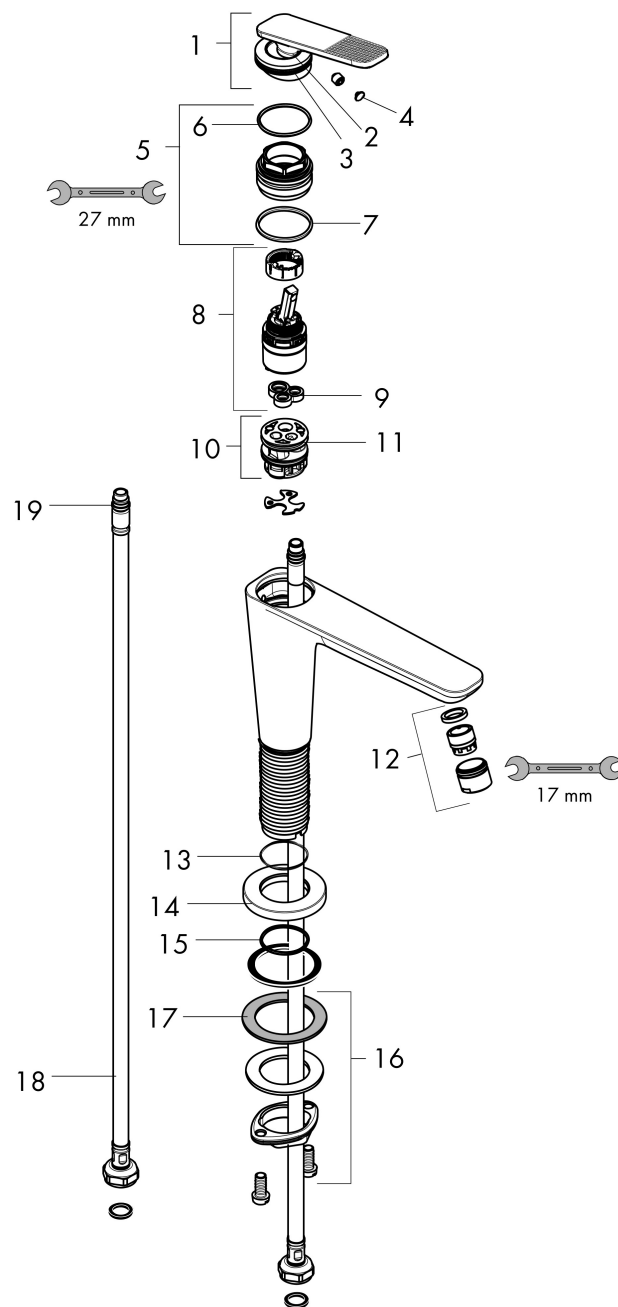

## Features

- Consists of: Single-Hole Faucet
- handle design: lever handle
- Spray pattern: Aerated spray
- Maximum flow rate: 1.2 GPM
- ceramic cartridge

## Drawing

## Spare Parts Drawings for build year: >02/25

Brand AXOR  
 Art. Name **AXOR Citterio C** Single-Hole Faucet 250 CoolStart without Pop-Up Drain-Cubic  
 Cut, 1.2 GPM  
 Art. Nr. 49051831  
 Surface Polished Nickel  
 Pos. 1

## Spare parts list for build year: >02/25

Pos.	Description	Article number
1	handle	87797830
2	O-ring 11x1	92924000
3	O-ring 30x1,5	98433000
4	screw cover	93983000
5	nut	94989000
6	O-ring 28x1,5	98421000
7	O-ring 29x2	98391000
8	cartridge, assy	92900000
9	seal	93383000
10	adapter for cartridge	98866000
11	O-ring 23x2	98398000
12	aerator M18x1 (4,5 l/min)	92885830
14	escutcheon	87795830
15	O-ring 26x4	92191000
16	null	92909000
17	lever collar	97548000
18	connection hose 35½" M8x0,75 3/8"	96316001
19	O-ring 6,6x1,6	93019000