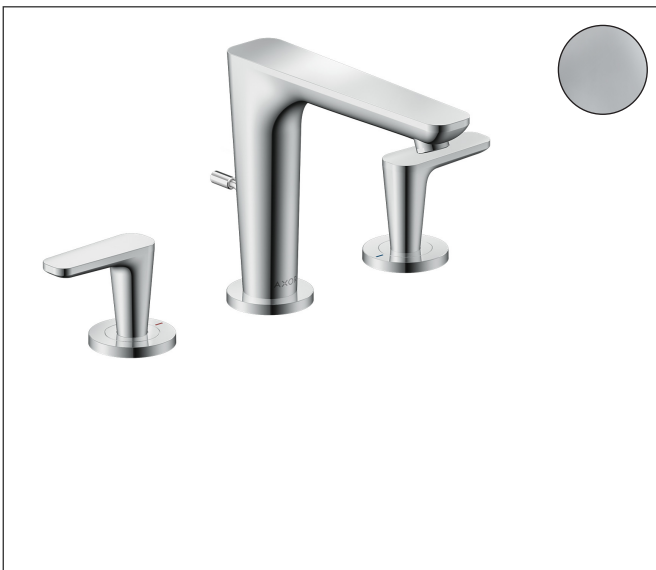

Brand	AXOR
Art. Name	AXOR Citterio C Widespread Faucet 125 with Escutcheons and Pop-up Drain, 1.2 GPM
Art. Nr.	49060001
Surface	Chrome
Pos.	1

Product Picture

Features

- Consists of: Widespread Faucet, Pop Up Drain
- handle design: lever handle
- Spray pattern: Aerated spray
- Maximum flow rate: 1.2 GPM
- 90-degree ceramic valves
- Pop-Up Drain