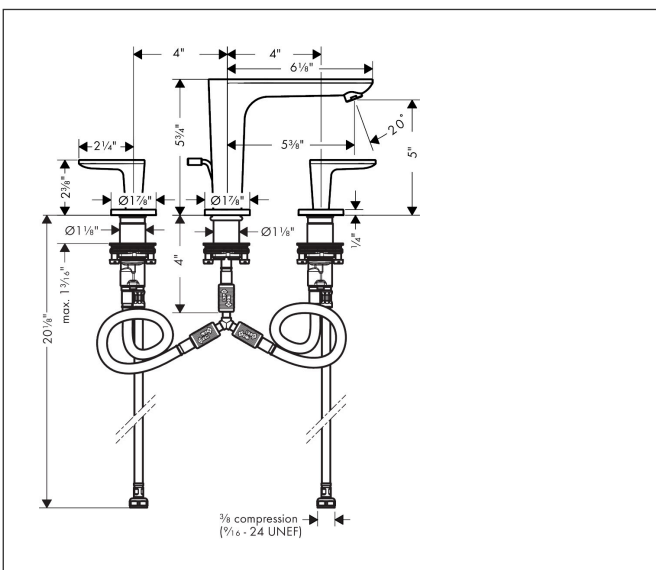

Brand	AXOR
Art. Name	AXOR Citterio C Widespread Faucet 125 with Escutcheons and Pop-up Drain, 1.2 GPM
Art. Nr.	49060001
Surface	Chrome
Pos.	1

Product Picture

Features

- Consists of: Widespread Faucet, Pop Up Drain
- handle design: lever handle
- Spray pattern: Aerated spray
- Maximum flow rate: 1.2 GPM
- 90-degree ceramic valves
- Pop-Up Drain

Drawing

Technology

Certificates/approvals