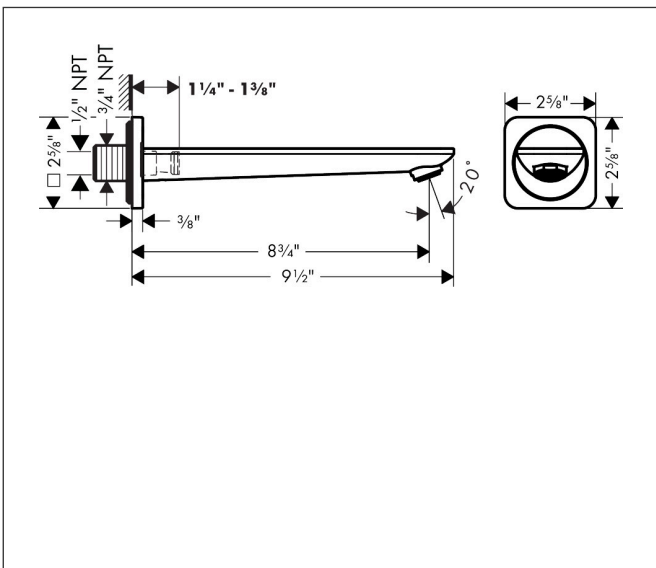

Brand AXOR
Art. Name **AXOR Citterio C** Tub Spout
Art. Nr. 49410821
Surface Brushed Nickel
Pos. 1

Product Picture

Features

- Maximum flow rate: 5.8 GPM

Drawing

Technology

Certificates/approvals