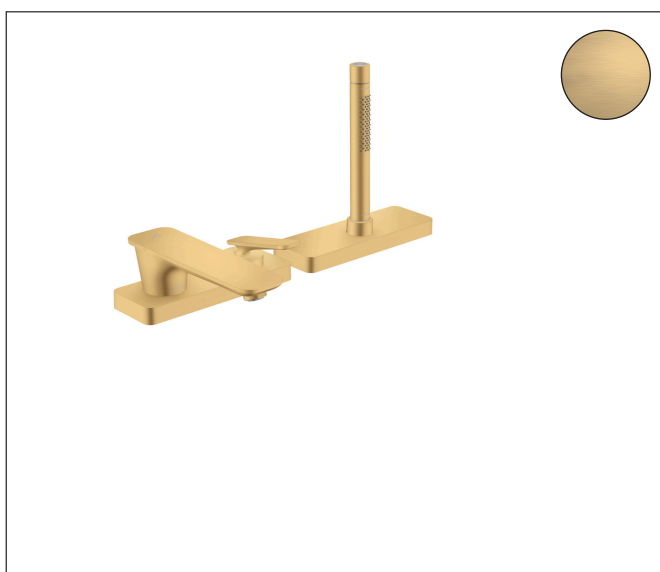

Brand AXOR
 Art. Name **AXOR Citterio C** 3-Hole Roman Tub Set Trim with 1.75 GPM Handshower and Sbox
 Art. Nr. 49430251
 Surface Brushed Gold Optic
 Pos. 1

Product Picture

Features

- Consists of: 3-Hole Roman Tub Set Trim, baton handshower, shower holder
- Spray type faucet: Aerated spray
- Spray type handshower: Rain, MonoRain
- Maximum pull-out length of handshower: 57"
- hose box for quiet, smooth and protecting guidance of hose
- Maximum flow rate: 5.3 GPM
- Flow rate of handshower: 1.75 GPM
- ceramic cartridge
- integrated backflow prevention
- no additional maintenance opening required