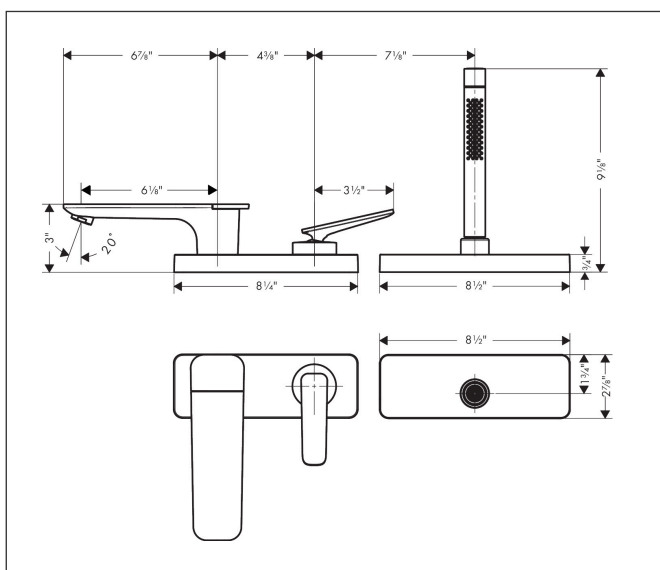

Drawing

Technology

Spray Types

Certificates/approvals