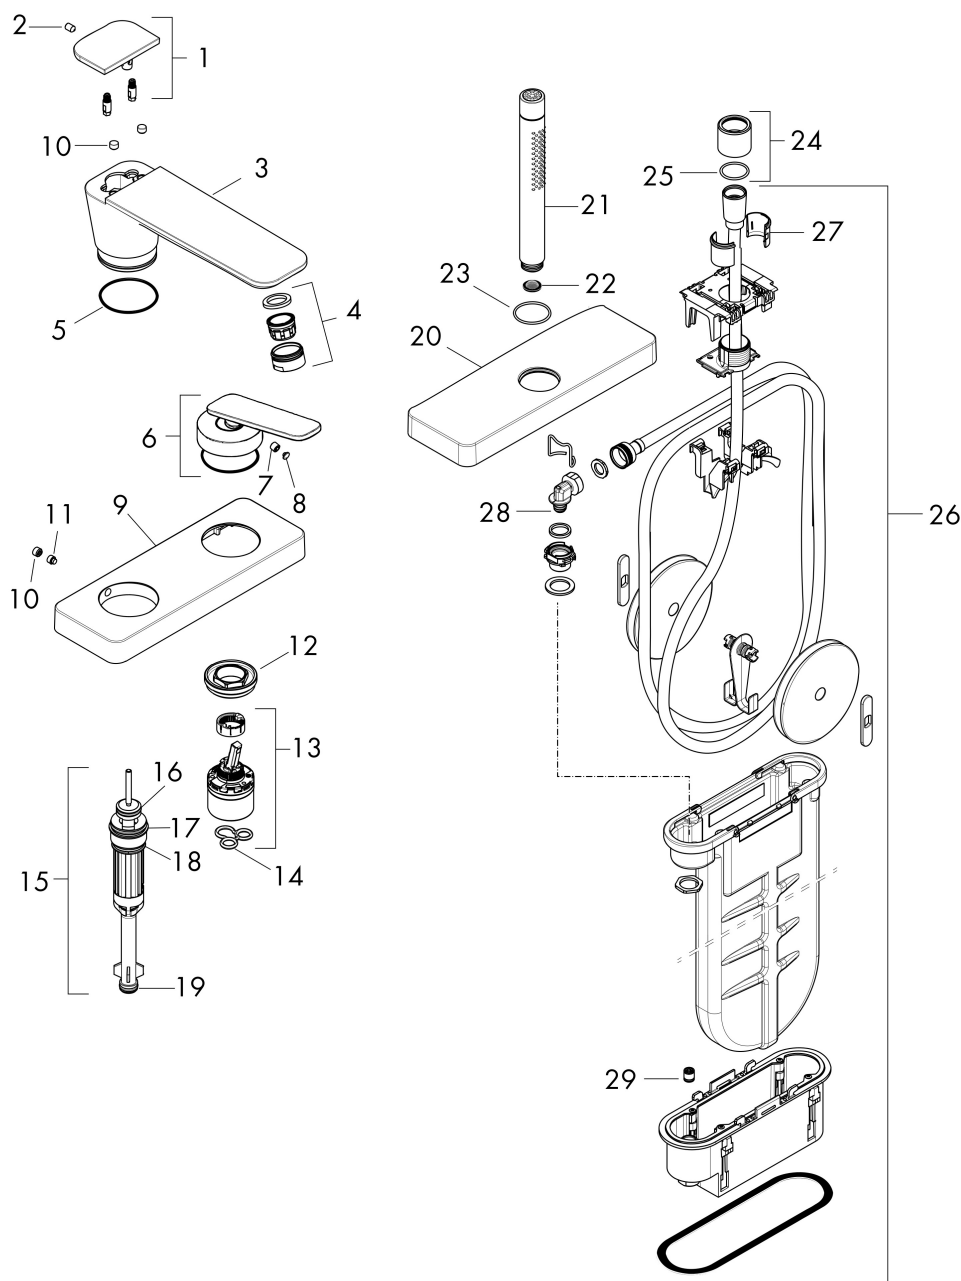

Brand AXOR
 Art. Name **AXOR Citterio C** 3-Hole Roman Tub Set Trim with 1.75 GPM Handshower and Sbox
 Art. Nr. 49430341
 Surface Brushed Black Chrome
 Pos. 1

Product Picture

Features

- Consists of: 3-Hole Roman Tub Set Trim, baton handshower, shower holder
- Spray type faucet: Aerated spray
- Spray type handshower: Rain, MonoRain
- Maximum pull-out length of handshower: 57"
- hose box for quiet, smooth and protecting guidance of hose
- Maximum flow rate: 5.3 GPM
- Flow rate of handshower: 1.75 GPM
- ceramic cartridge
- integrated backflow prevention
- no additional maintenance opening required

Drawing

Technology

Spray Types

Certificates/approvals

Brand AXOR
 Art. Name **AXOR Citterio C** 3-Hole Roman Tub Set Trim with 1.75 GPM Handshower and Sbox
 Art. Nr. 49430341
 Surface Brushed Black Chrome
 Pos. 1

Spare Parts Drawings for build year: >02/25

Brand AXOR
 Art. Name **AXOR Citterio C** 3-Hole Roman Tub Set Trim with 1.75 GPM Handshower and Sbox
 Art. Nr. 49430341
 Surface Brushed Black Chrome
 Pos. 1

Spare parts list for build year: >02/25

Pos.	Description	Article number
1	diverter knob cpl.	87849340
2	hollow set screw M5x8	92851000
3	spout cpl.	87851340
4	aerator M24x1 (30 l/min)	96512340
5	O-ring 42x1,5	98171000
6	handle	87846340
7	hollow set screw M6x6	98445000
8	screw cover	93983000
9	escutcheon	87848340
10	screw cover	95704000
11	hollow set screw M6x6	97660000
12	nut	87850000
13	cartridge, assy	93185000
14	seal	95008000
15	selector assy	98263000
16	O-Ring 14x2,5	98189000
17	O-Ring 23x2,5	98183000
18	O-ring 20x2,5	92602000
19	O-ring 9x2,5	98217000
20	escutcheon	87774340
21	handshower	04486340
22	filter packing	94246000
23	O-Ring 32x2	98193000
24	nut	93591000
25	O-ring 24x2	98388000
26	sBox	94679000
27	insert for shower holder	96942000
28	O-ring 9x2	98119000
29	non return valve DW 10	96456000
a		15487181