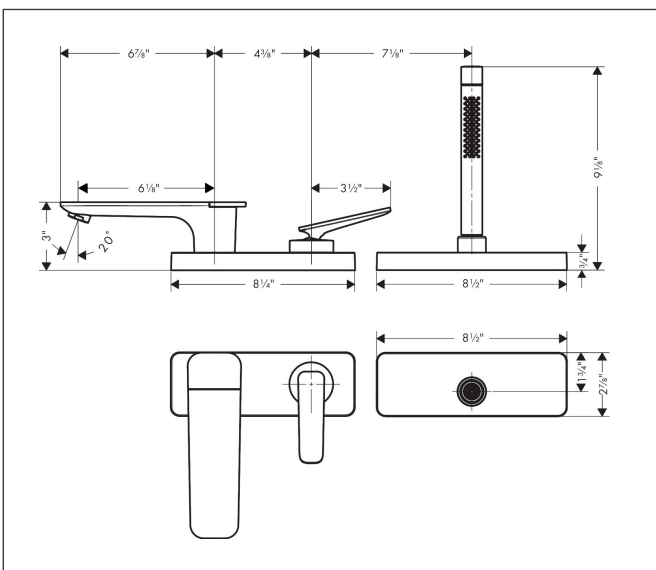

Brand AXOR
 Art. Name **AXOR Citterio C** 3-Hole Roman Tub Set Trim with 1.75 GPM Handshower and Sbox
 Art. Nr. 49430341
 Surface Brushed Black Chrome
 Pos. 1

Product Picture

Features

- Consists of: 3-Hole Roman Tub Set Trim, baton handshower, shower holder
- Spray type faucet: Aerated spray
- Spray type handshower: Rain, MonoRain
- Maximum pull-out length of handshower: 57"
- hose box for quiet, smooth and protecting guidance of hose
- Maximum flow rate: 5.3 GPM
- Flow rate of handshower: 1.75 GPM
- ceramic cartridge
- integrated backflow prevention
- no additional maintenance opening required

Drawing

Technology

Spray Types

Certificates/approvals

Brand AXOR
 Art. Name **AXOR Citterio C** 3-Hole Roman Tub Set Trim with 1.75 GPM Handshower and Sbox
 Art. Nr. 49430341
 Surface Brushed Black Chrome
 Pos. 1

Spare Parts Drawings for build year: >02/25

Brand AXOR
 Art. Name **AXOR Citterio C** 3-Hole Roman Tub Set Trim with 1.75 GPM Handshower and Sbox
 Art. Nr. 49430341
 Surface Brushed Black Chrome
 Pos. 1

Spare parts list for build year: >02/25

Pos.	Description	Article number
1	diverter knob cpl.	87849340
2	hollow set screw M5x8	92851000
3	spout cpl.	87851340
4	aerator M24x1 (30 l/min)	96512340
5	O-ring 42x1,5	98171000
6	handle	87846340
7	hollow set screw M6x6	98445000
8	screw cover	93983000
9	escutcheon	87848340
10	screw cover	95704000
11	hollow set screw M6x6	97660000
12	nut	87850000
13	cartridge, assy	93185000
14	seal	95008000
15	selector assy	98263000
16	O-Ring 14x2,5	98189000
17	O-Ring 23x2,5	98183000
18	O-ring 20x2,5	92602000
19	O-ring 9x2,5	98217000
20	escutcheon	87774340
21	handshower	04486340
22	filter packing	94246000
23	O-Ring 32x2	98193000
24	nut	93591000
25	O-ring 24x2	98388000
26	sBox	94679000
27	insert for shower holder	96942000
28	O-ring 9x2	98119000
29	non return valve DW 10	96456000
a		15487181