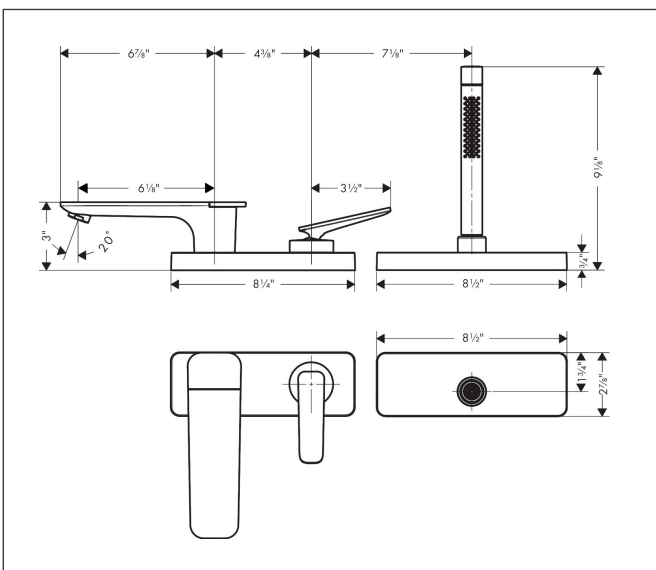

Drawing

Technology

Spray Types

Certificates/approvals