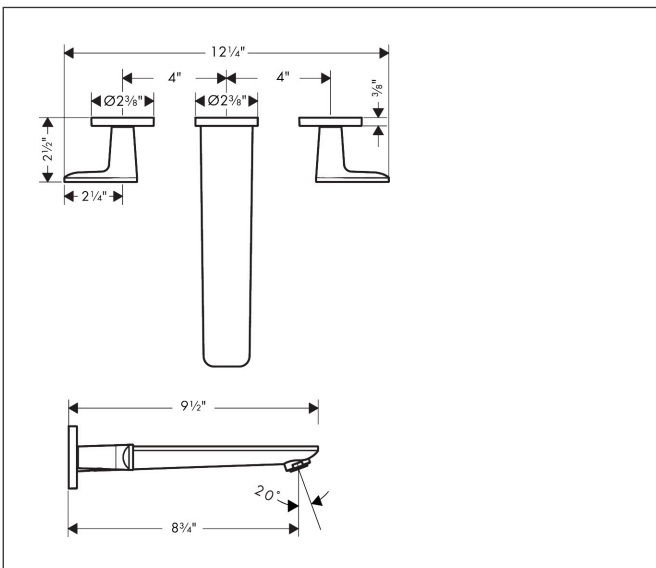

Drawing

Technology

Certificates/approvals