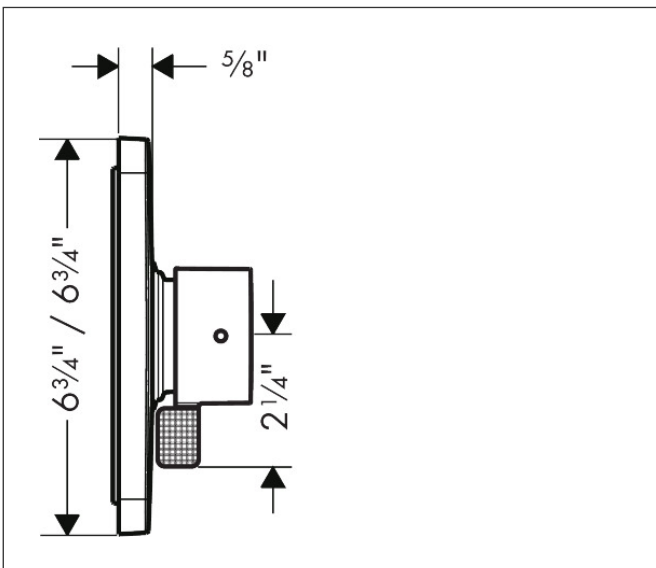

Drawing

Certificates/approvals