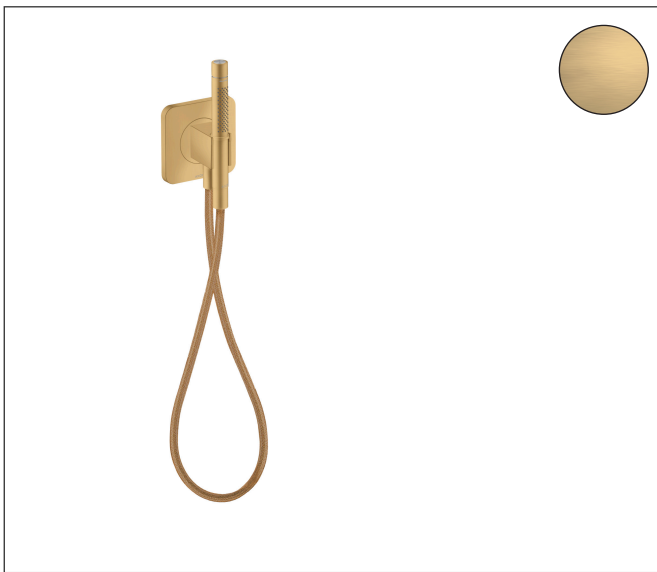

Brand AXOR
 Art. Name **AXOR Citterio C** Handshower Holder Softsquare with Outlet 5"x5" with Handshower and Textile Hose, 2.5 GPM
 Art. Nr. 49626251
 Surface Brushed Gold Optic
 Pos. 1

Product Picture

Features

- Consists of: porter unit, baton handshower, shower holder, handshower hose
- Spray pattern: Rain, MonoRain
- QuickClean: Limescale deposits can simply be rubbed off with your finger
- Maximum flow rate: 2.5 GPM
- in a joined installation (3/8" distance), the base set # 28486181 must be used
- handshower hose length: 49 Inch
- integrated support function
- Wall-mounted: screw fastening
- rinseable screen seal