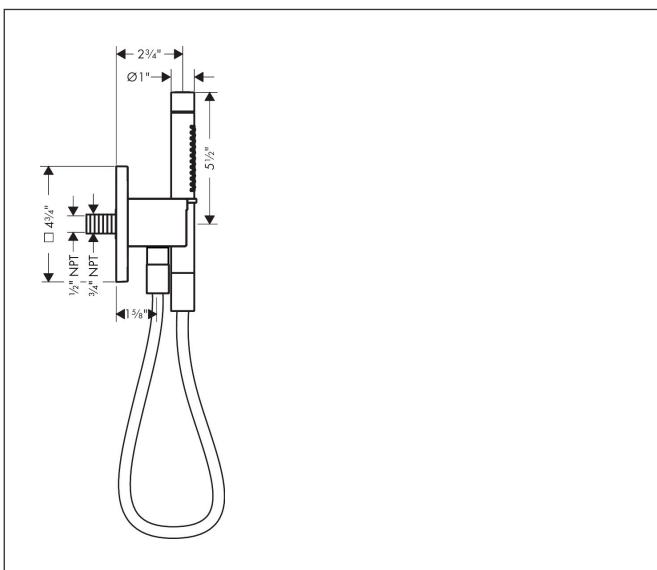

Drawing

Technology

Spray Types

Certificates/approvals