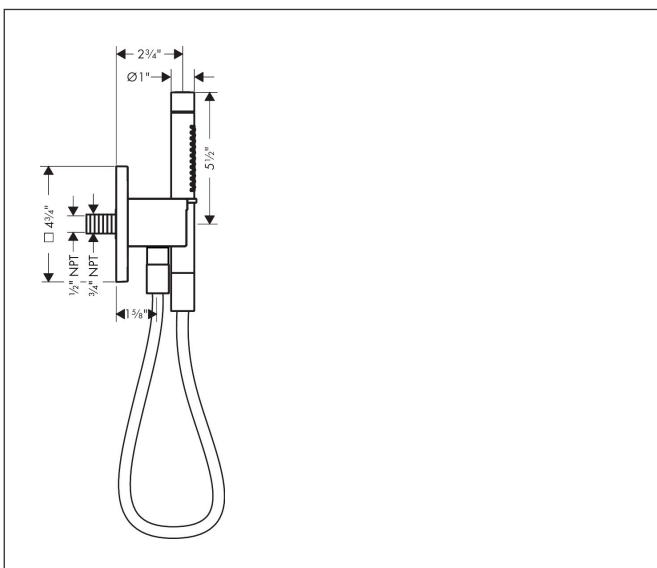

Drawing

Technology

Spray Types

Certificates/approvals