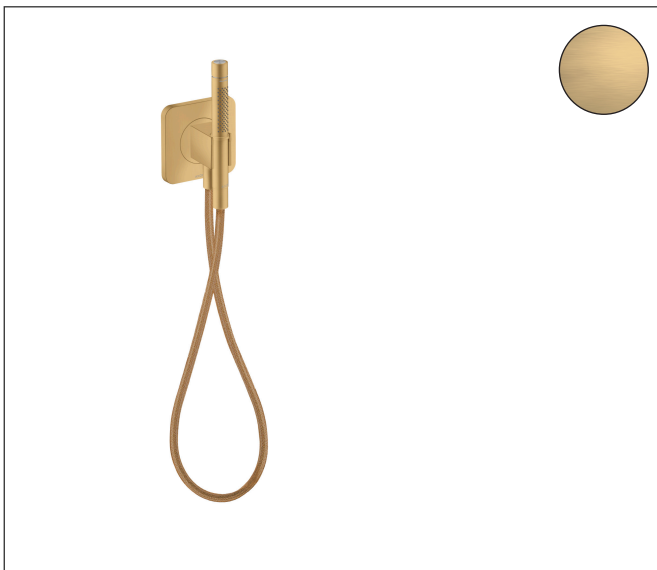

Brand AXOR
 Art. Name **AXOR Citterio C** Handshower Holder Softsquare with Outlet 5"x5" with Handshower and Textile Hose, 1.75 GPM
 Art. Nr. 49627251
 Surface Brushed Gold Optic
 Pos. 1

Product Picture

Features

- Consists of: porter unit, baton handshower, shower holder, handshower hose
- Spray pattern: Rain, MonoRain
- QuickClean: Limescale deposits can simply be rubbed off with your finger
- Maximum flow rate: 1.75 GPM
- in a joined installation (3/8" distance), the base set # 28486181 must be used
- handshower hose length: 49 Inch
- integrated support function
- Wall-mounted: screw fastening
- rinseable screen seal