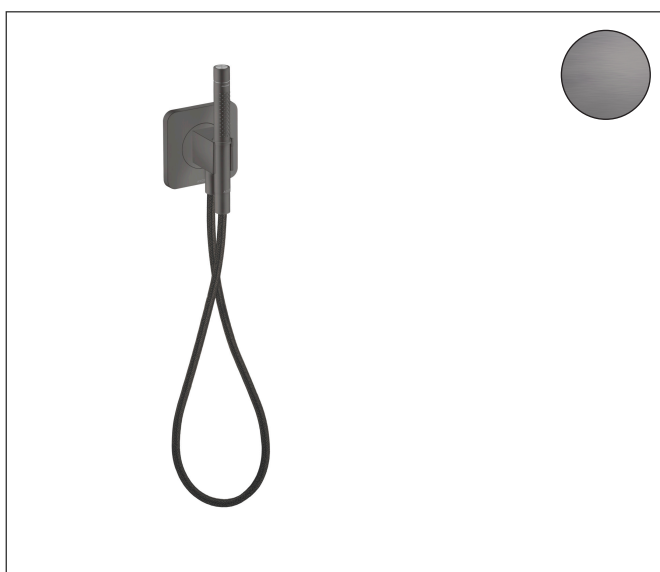

Brand AXOR
 Art. Name **AXOR Citterio C** Handshower Holder Softsquare with Outlet 5"x5" with Handshower and Textile Hose, 1.75 GPM
 Art. Nr. 49627341
 Surface Brushed Black Chrome
 Pos. 1

Product Picture

Features

- Consists of: porter unit, baton handshower, shower holder, handshower hose
- Spray pattern: Rain, MonoRain
- QuickClean: Limescale deposits can simply be rubbed off with your finger
- Maximum flow rate: 1.75 GPM
- in a joined installation (3/8" distance), the base set # 28486181 must be used
- handshower hose length: 49 Inch
- integrated support function
- Wall-mounted: screw fastening
- rinseable screen seal