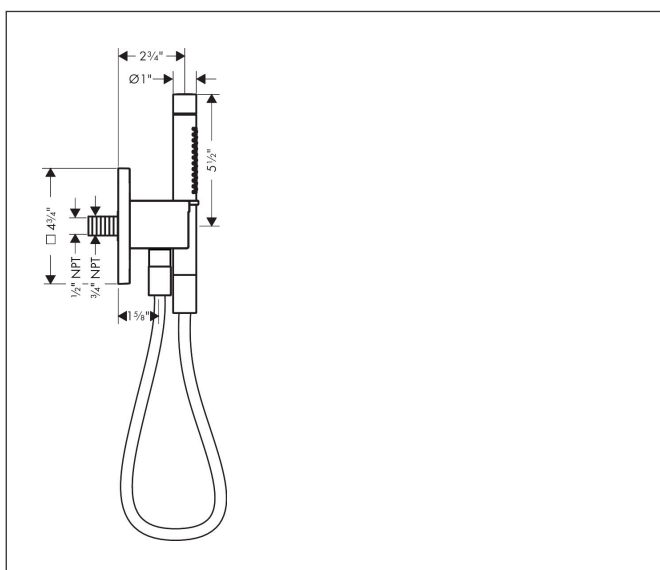

Drawing

Technology

Spray Types

Certificates/approvals