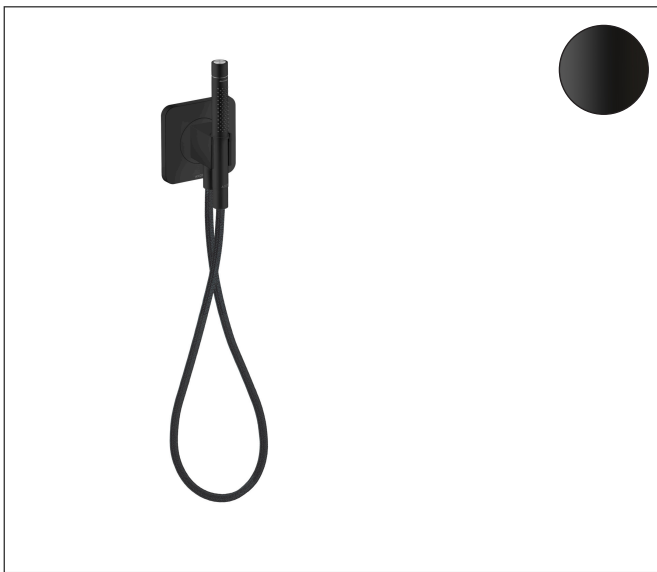

Brand AXOR  
 Art. Name **AXOR Citterio C** Handshower Holder Softsquare with Outlet 5"x5" with Handshower and Textile Hose, 1.75 GPM  
 Art. Nr. 49627671  
 Surface Matte Black  
 Pos. 1

## Features

- Consists of: porter unit, baton handshower, shower holder, handshower hose
- Spray pattern: Rain, MonoRain
- QuickClean: Limescale deposits can simply be rubbed off with your finger
- Maximum flow rate: 1.75 GPM
- in a joined installation (3/8" distance), the base set # 28486181 must be used
- handshower hose length: 49 Inch
- integrated support function
- Wall-mounted: screw fastening
- rinseable screen seal