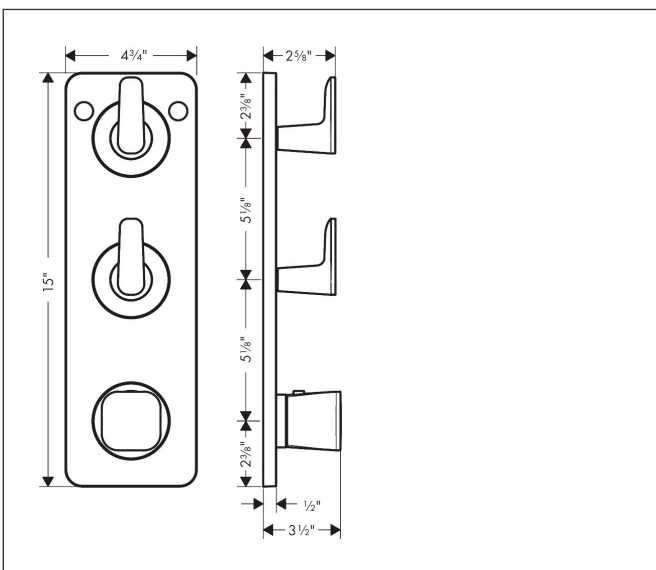

Drawing

Technology

Certificates/approvals