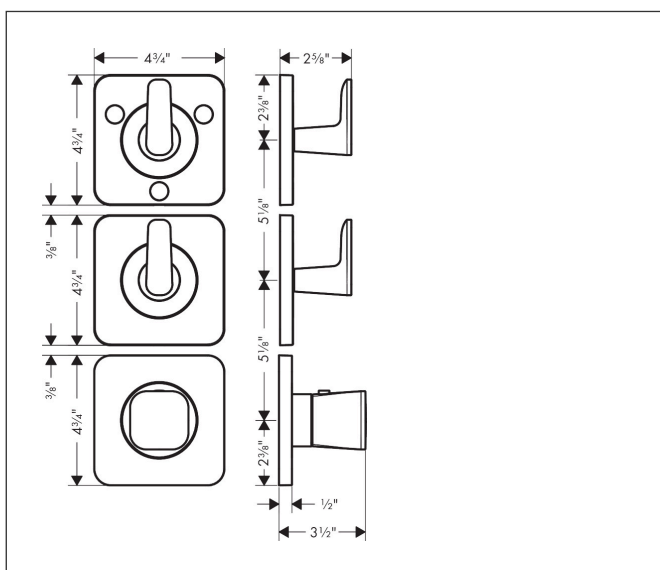

Drawing

Technology

Certificates/approvals