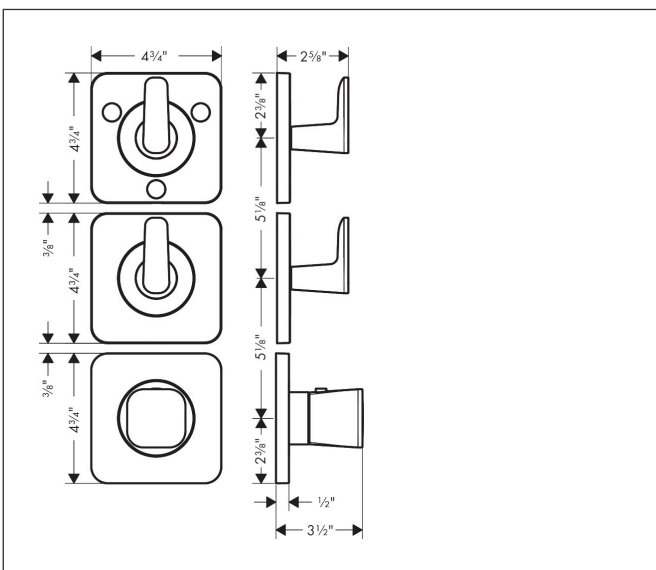

Drawing

Technology

Certificates/approvals