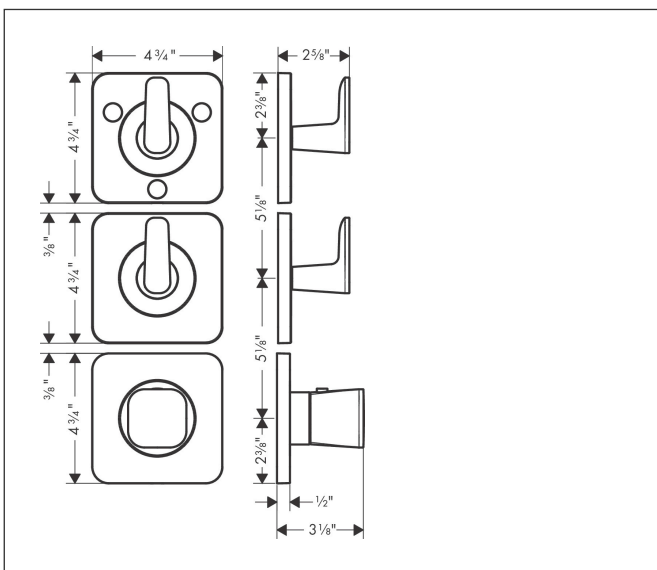

Drawing

Technology

Certificates/approvals