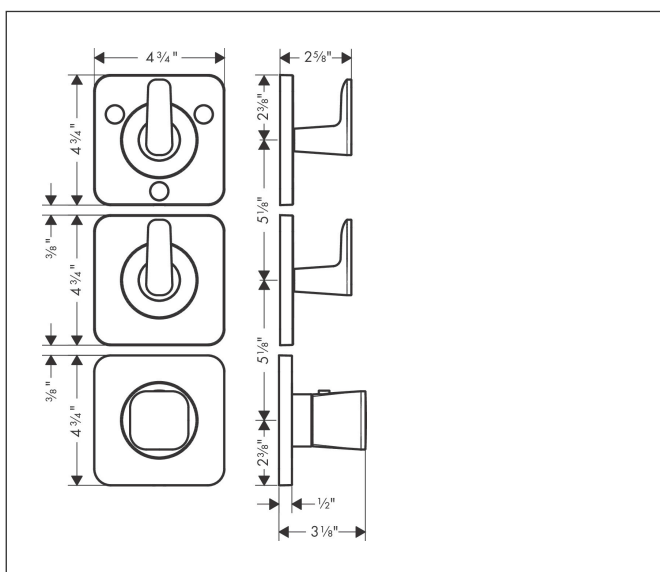

Drawing

Technology

Certificates/approvals