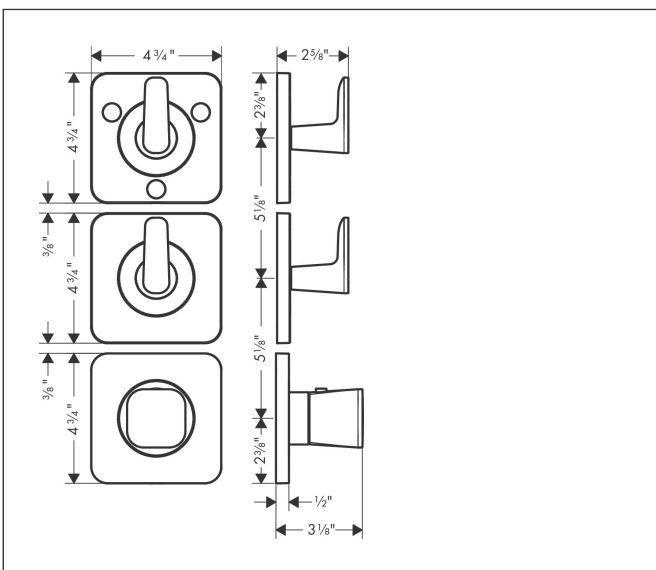

Drawing

Technology

Certificates/approvals