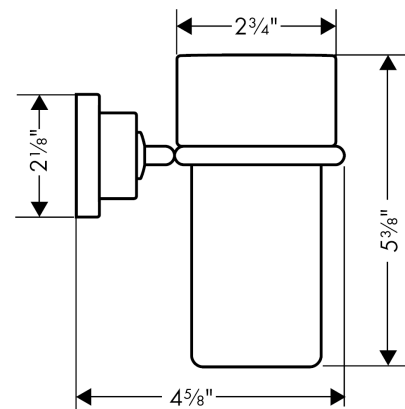

AXOR Citterio Tumbler

Finishes : **brushed nickel** Part no. : **41734820**

Description

Features

- Crystal glass
- Wall-mounted
- Metal holder

Product image

Scale drawing

**AXOR Citterio
Tumbler**

Finishes : **brushed nickel** Part no. : **41734820**

Exploded drawing

Year of production: >04/07

**AXOR Citterio
Tumbler**

Finishes : **brushed nickel** Part no. : **41734820**

Spare parts list

Year of production: >04/07

Pos.	Description	Part no.	PC	PU
1	mounting set	40915000	0	1
2	support element	96341000	0	1
3	tumbler on its own	41594000	0	1
4	pin	97546XXX	0	-
5	hexagon socket screw M4x10	97661XXX	0	-
6	plastic ring	97748XXX	0	-