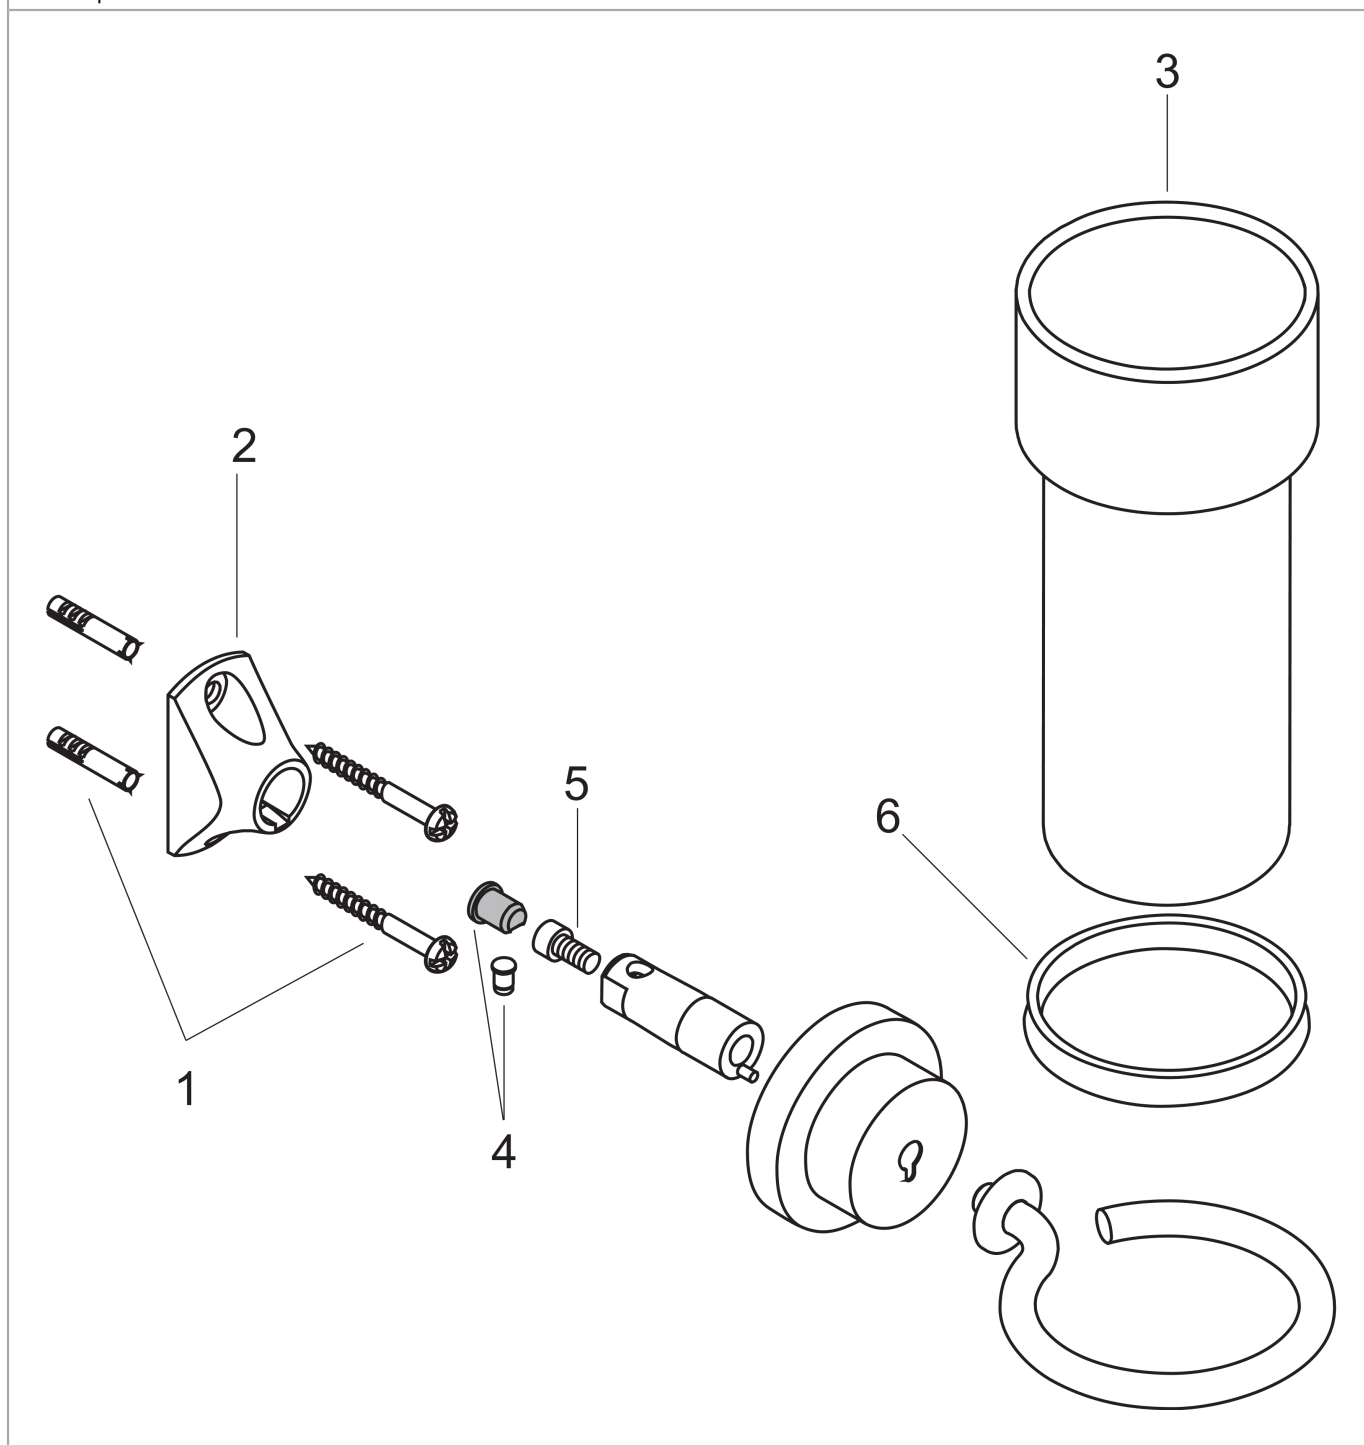

AXOR Citterio Tumbler

Finishes : **brushed nickel** Part no. : **41734820**

Description

Features

- Crystal glass
- Wall-mounted
- Metal holder

Product image

Scale drawing

**AXOR Citterio
Tumbler**

Finishes : **brushed nickel** Part no. : **41734820**

Exploded drawing

Year of production: >04/07

**AXOR Citterio
Tumbler**

Finishes : **brushed nickel** Part no. : **41734820**

Spare parts list

Year of production: >04/07

Pos.	Description	Part no.	PC	PU
1	mounting set	40915000	0	1
2	support element	96341000	0	1
3	tumbler on its own	41594000	0	1
4	pin	97546XXX	0	-
5	hexagon socket screw M4x10	97661XXX	0	-
6	plastic ring	97748XXX	0	-