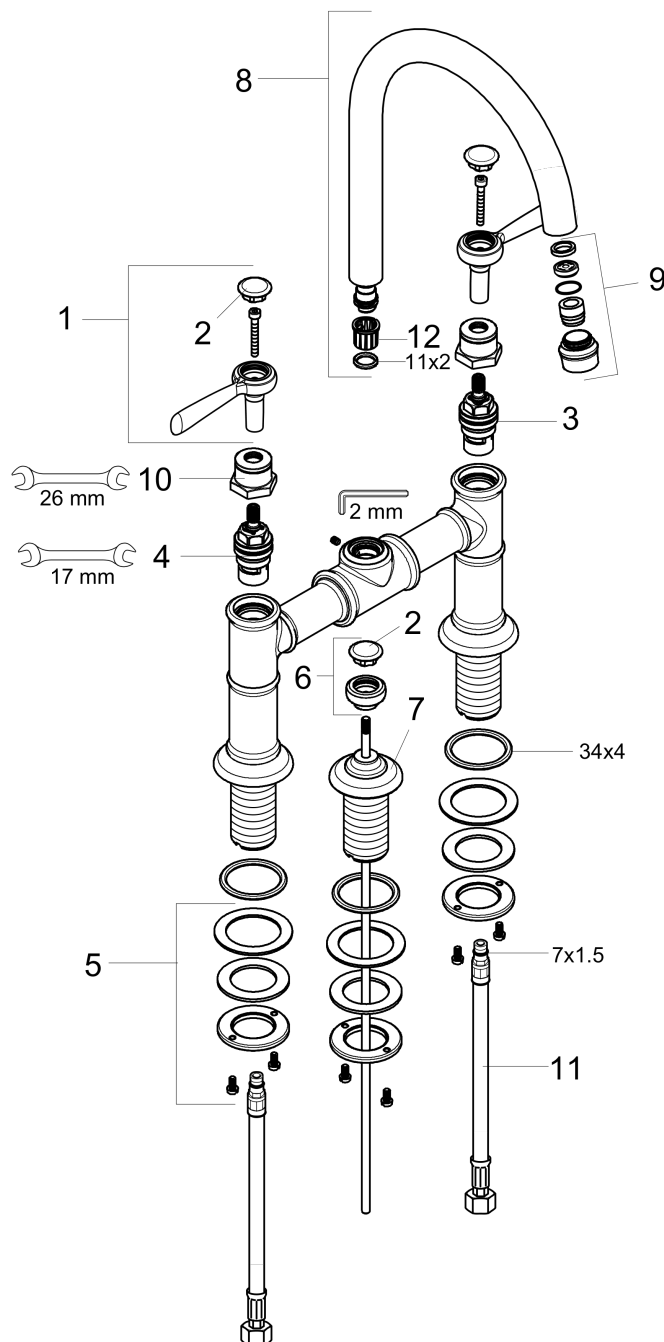

### Features

- Swivel range 120°
- Laminar spray
- Flow: 1.2 GPM (4.5 L/Min)
- 90° ceramic valves
- Includes pop-up drain

## Scale drawing

**AXOR Montreux**  
**2-Handle Faucet 220 with Lever Handles and Pop-Up Drain, 1.2 GPM**  
 Finishes : polished nickel    Part no. : 16511831

## Exploded drawing

Year of production: >07/16

**AXOR Montreux**  
**2-Handle Faucet 220 with Lever Handles and Pop-Up Drain, 1.2 GPM**  
 Finishes : **polished nickel**    Part no. : **16511831**

## Spare parts list

Year of production: >07/16

Pos.	Description	Part no.	PC	PU
1	handle	16691830	0	1
2	set of screw covers, cold / hot water / neutral	97987000	0	1
3	shut off unit right closing	96350001	0	1
4	shut off unit left closing	96351001	0	1
5	fixing set for shut off unit	96078000	0	1
6	diverter knob	98619830	0	1
7	escutcheon	98620830	0	1
8	spout cpl.	97990830	0	1
9	aerator M18x1 (4,5 l/min)	93062830	0	1
10	sleeve	97993830	0	1
11	connection hose 23½" M10x1 3/8"	14099001	0	1
12	lever collar	92849000	0	1
a	hollow set screw M4x5	98731000	0	1