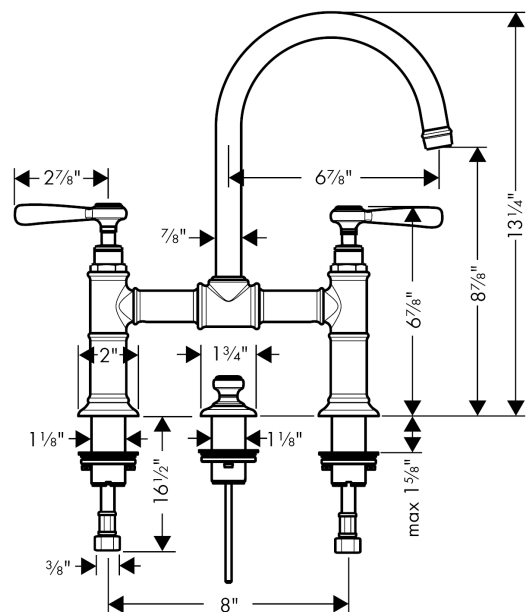

### Features

- Swivel range 120°
- Laminar spray
- Flow: 1.2 GPM (4.5 L/Min)
- 90° ceramic valves
- Includes pop-up drain

## Scale drawing

**AXOR Montreux**  
**2-Handle Faucet 220 with Lever Handles and Pop-Up Drain, 1.2 GPM**  
 Finishes : polished nickel    Part no. : 16511831

## Exploded drawing

Year of production: >07/16

**AXOR Montreux**  
**2-Handle Faucet 220 with Lever Handles and Pop-Up Drain, 1.2 GPM**  
 Finishes : **polished nickel**    Part no. : **16511831**

## Spare parts list

Year of production: >07/16

Pos.	Description	Part no.	PC	PU
1	handle	16691830	0	1
2	set of screw covers, cold / hot water / neutral	97987000	0	1
3	shut off unit right closing	96350001	0	1
4	shut off unit left closing	96351001	0	1
5	fixing set for shut off unit	96078000	0	1
6	diverter knob	98619830	0	1
7	escutcheon	98620830	0	1
8	spout cpl.	97990830	0	1
9	aerator M18x1 (4,5 l/min)	93062830	0	1
10	sleeve	97993830	0	1
11	connection hose 23½" M10x1 3/8"	14099001	0	1
12	lever collar	92849000	0	1
a	hollow set screw M4x5	98731000	0	1