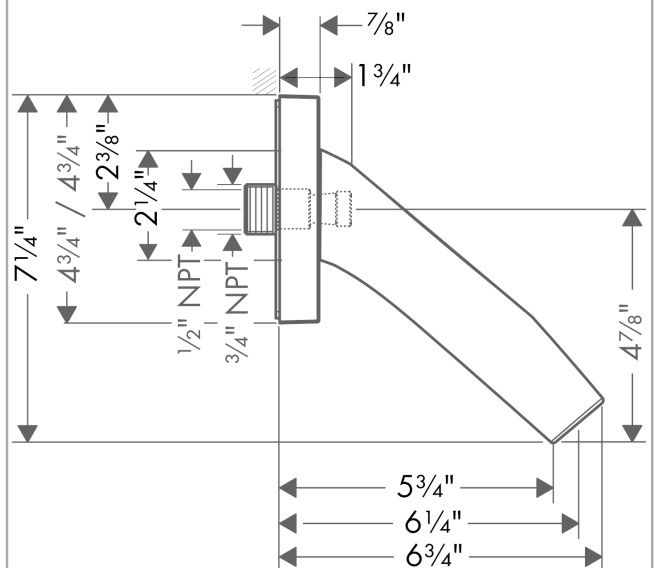

AXOR Starck Organic Tub Spout

Finishes : **chrome** Part no. : **12417001**

Description

Features

- Solid brass
- Includes: 1/2" female and 3/4" male adaptor

Technology

Product image

Scale drawing

AXOR Starck Organic
Tub Spout
Finishes : **chrome** Part no. : **12417001**

Exploded drawing

Year of production: >03/13

AXOR Starck Organic
Tube Spout
 Finishes : **chrome** Part no. : **12417001**

Spare parts list

Year of production: >03/13

Pos.	Description	Part no.	PC	PU
1	escutcheon	98357000	0	1
2	hollow set screw M6x8	97810000	0	1
3	O-ring 16x2,5	98134000	0	1
4	connecting thread	96472001	0	1
a	special tool	95290000	0	1