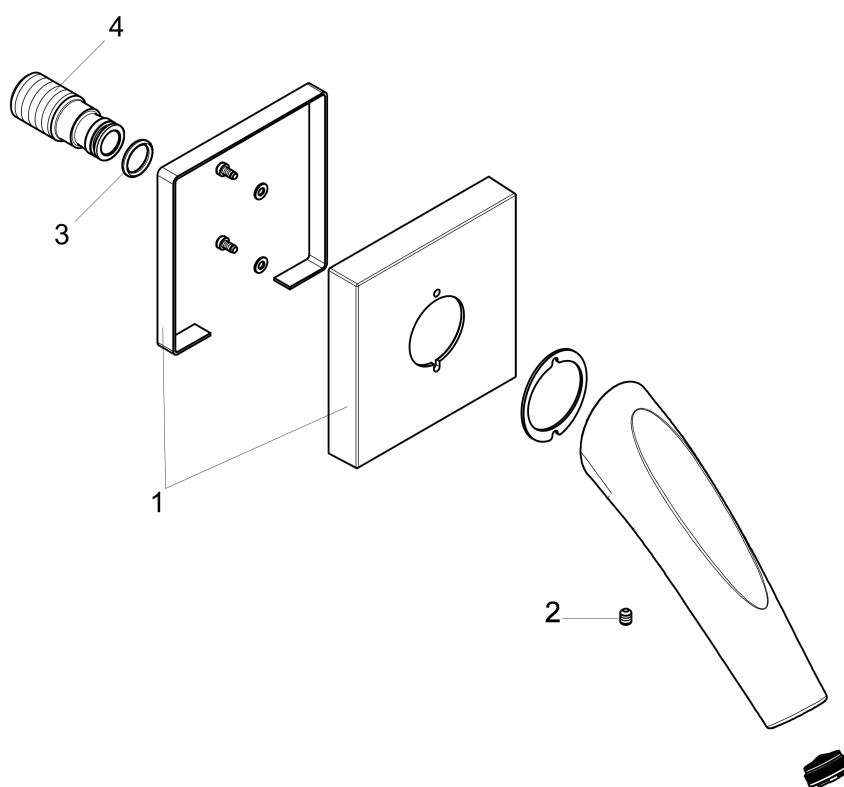

AXOR Starck Organic Tub Spout

Finishes : **chrome** Part no. : **12417001**

Description

Features

- Solid brass
- Includes: 1/2" female and 3/4" male adaptor

Technology

Product image

Scale drawing

AXOR Starck Organic
Tub Spout
Finishes : **chrome** Part no. : **12417001**

Exploded drawing

Year of production: >03/13

AXOR Starck Organic
Tube Spout
 Finishes : **chrome** Part no. : **12417001**

Spare parts list

Year of production: >03/13

Pos.	Description	Part no.	PC	PU
1	escutcheon	98357000	0	1
2	hollow set screw M6x8	97810000	0	1
3	O-ring 16x2,5	98134000	0	1
4	connecting thread	96472001	0	1
a	special tool	95290000	0	1