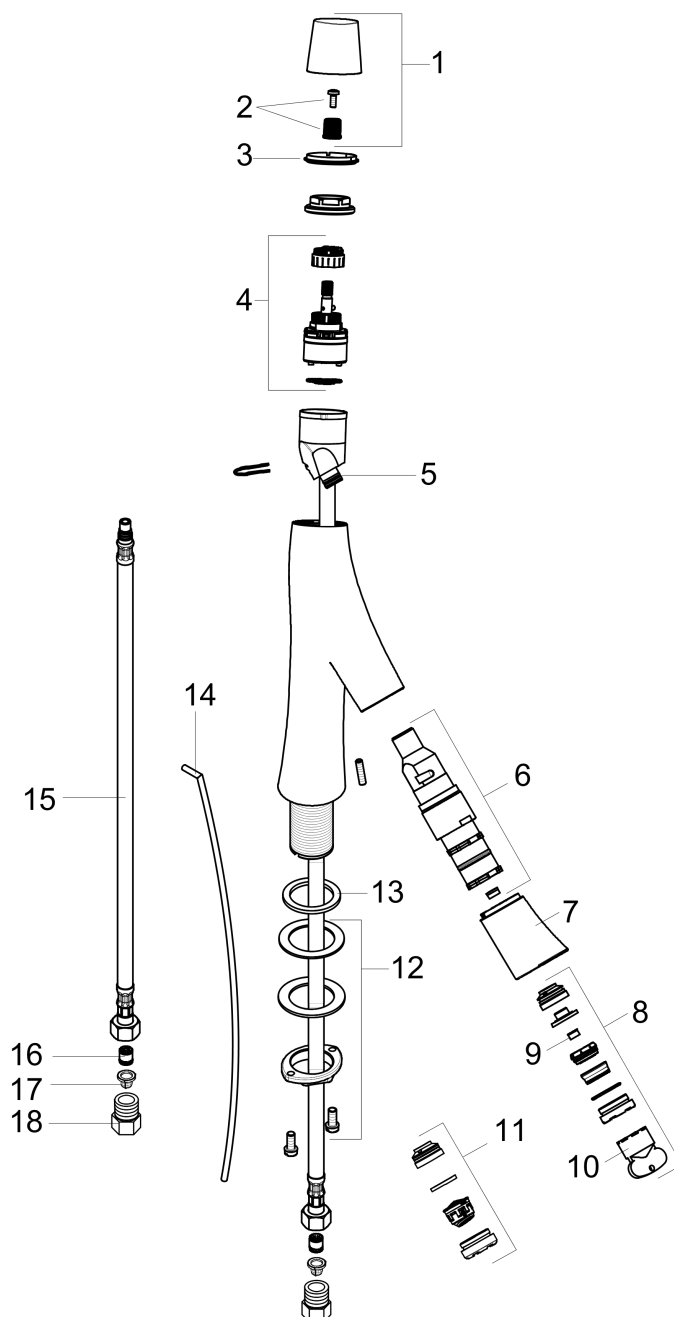

AXOR Starck Organic
2-Handle Faucet 80 with Pop-Up Drain, 1.2 GPM
 Finishes : **chrome** Part no. : **12010001**

Description

Features

- Shower spray pattern
- Flow: 0.9 GPM (3.4 L/Min)
- Flow boost setting: 1.2 GPM (4.5 L/Min)
- Ceramic cartridge for volume control
- Ceramic cartridge for temperature control
- Separate controls for temperature and volume
- Includes pop-up drain

Technology

Product image

Scale drawing

AXOR Starck Organic
2-Handle Faucet 80 with Pop-Up Drain, 1.2 GPM
Finishes : **chrome** Part no. : **12010001**

Exploded drawing

Year of production: >03/13

AXOR Starck Organic
2-Handle Faucet 80 with Pop-Up Drain, 1.2 GPM
 Finishes : **chrome** Part no. : **12010001**

Spare parts list

Year of production: >03/13

Pos.	Description	Part no.	PC	PU
1	handle	98296000	0	1
2	handle fixing set	98932000	0	1
3	color-ring cold / hot water	98304000	0	1
4	cartridge, assy	98303000	0	1
5	O-ring 11x1,5	98385000	0	1
6	shut off cartridge	98301000	0	1
7	spout cpl.	98297000	0	1
8	spray former	98299000	0	1
9	flow limiter (5 l/min)	95311000	0	1
10	special tool	95158000	0	1
11	aerator M24x1 (7 l/min)	98300000	0	1
12	fixing set (Ø 32)	13961000	0	1
13	flat seal	98749000	0	1
14	pull rod	96923000	0	1
15	connection hose 600 mm M8x0,75 G3/8	95664000	0	1
16	non return valve DW 10	96456000	0	1
17	filter packing	95291000	0	1
18	adapter for connection hose	88802000	0	1
a	fixation extension 35 mm	13898000	0	1
b	pop up waste	88509000	0	1