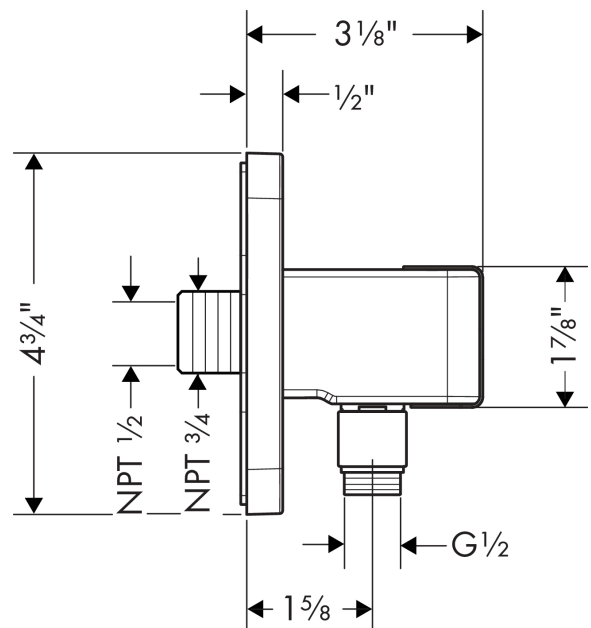

**AXOR Citterio E**  
**Handshower Holder with Outlet 5" x 5"**  
Finishes : **chrome** Part no. : **36724001**

### Features

- for all 1/2" hoses
- 1/2" NPT
- installation: wall
- Metal escutcheon

## Scale drawing

**AXOR Citterio E**  
**Handshower Holder with Outlet 5" x 5"**  
Finishes : **chrome**    Part no. : **36724001**

## Exploded drawing

Year of production: >01/16

**AXOR Citterio E**  
**Handshower Holder with Outlet 5" x 5"**  
 Finishes : **chrome**    Part no. : **36724001**