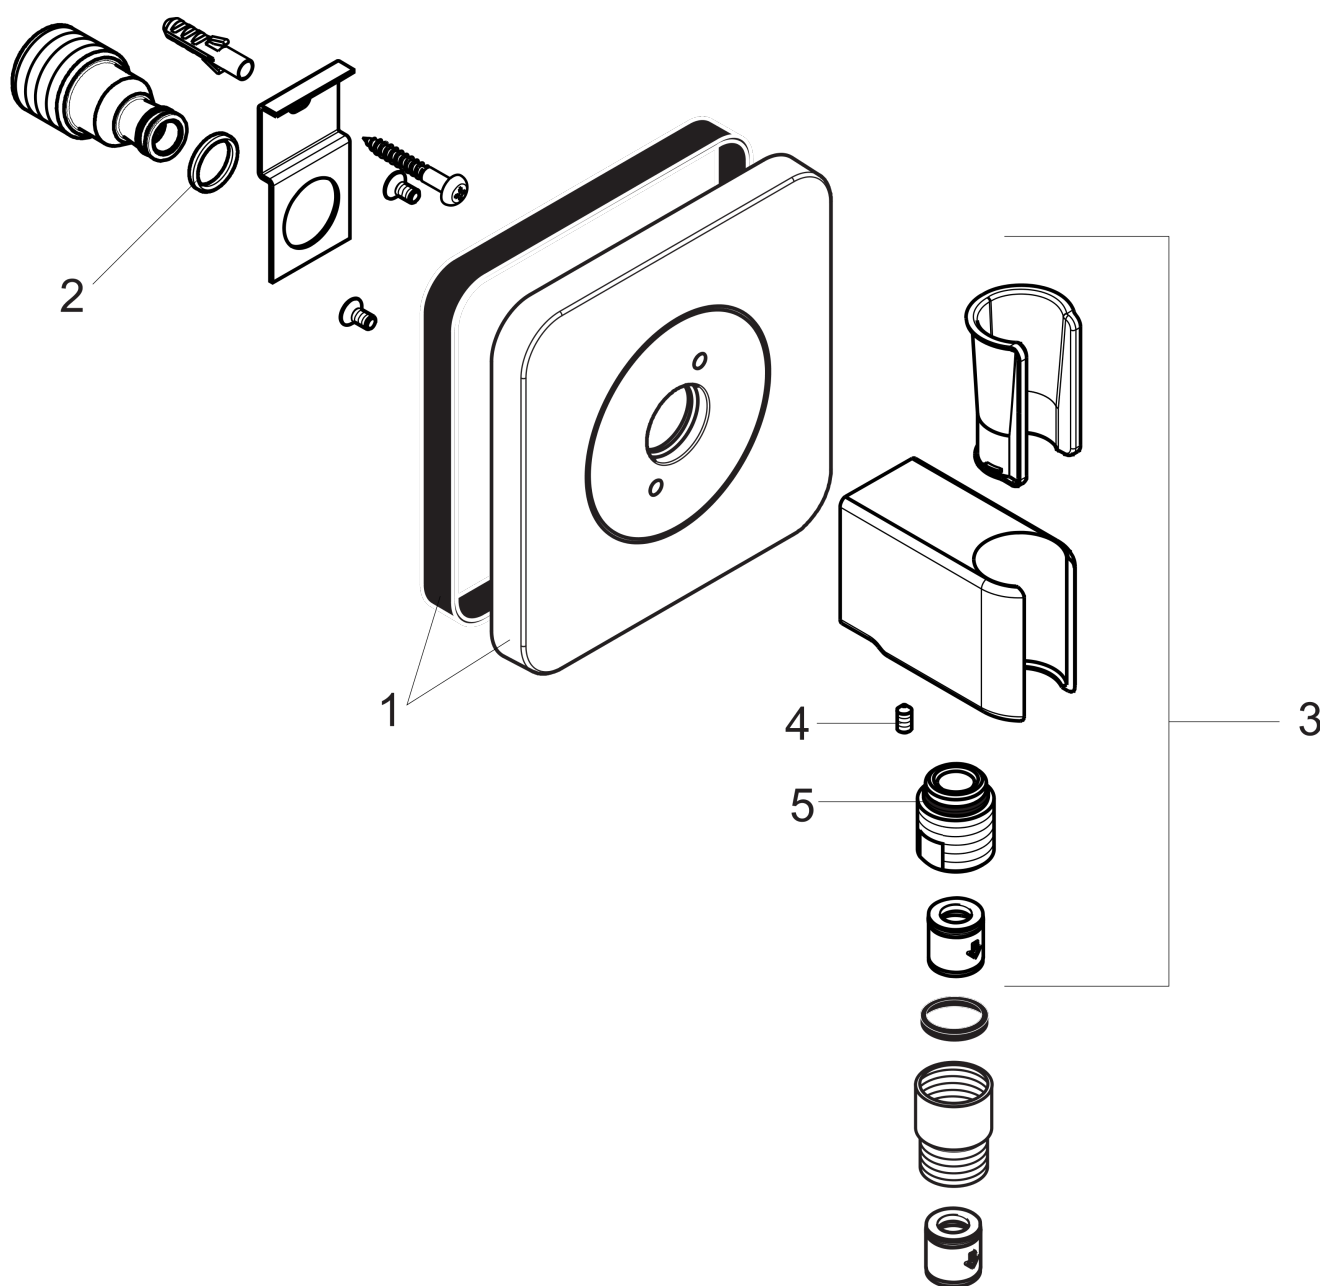

### Features

- for all 1/2" hoses
- 1/2" NPT
- installation: wall
- Metal escutcheon

## Scale drawing

**AXOR Citterio E**  
**Handshower Holder with Outlet 5" x 5"**  
Finishes : **chrome**    Part no. : **36724001**

## Exploded drawing

Year of production: >01/16

**AXOR Citterio E**  
**Handshower Holder with Outlet 5" x 5"**  
 Finishes : **chrome**    Part no. : **36724001**

## Spare parts list

Year of production: >01/16

Pos.	Description	Part no.	PC	PU
1	escutcheon	92457000	0	1
2	O-ring 11x2	98127000	0	1
3	shower holder	95187000	0	1
4	hollow set screw M4x8	97669000	0	1
5	O-ring 14x2	98129000	0	1
a	set of non return valves DW 15	94074000	0	1
b	guide	92858000	0	1