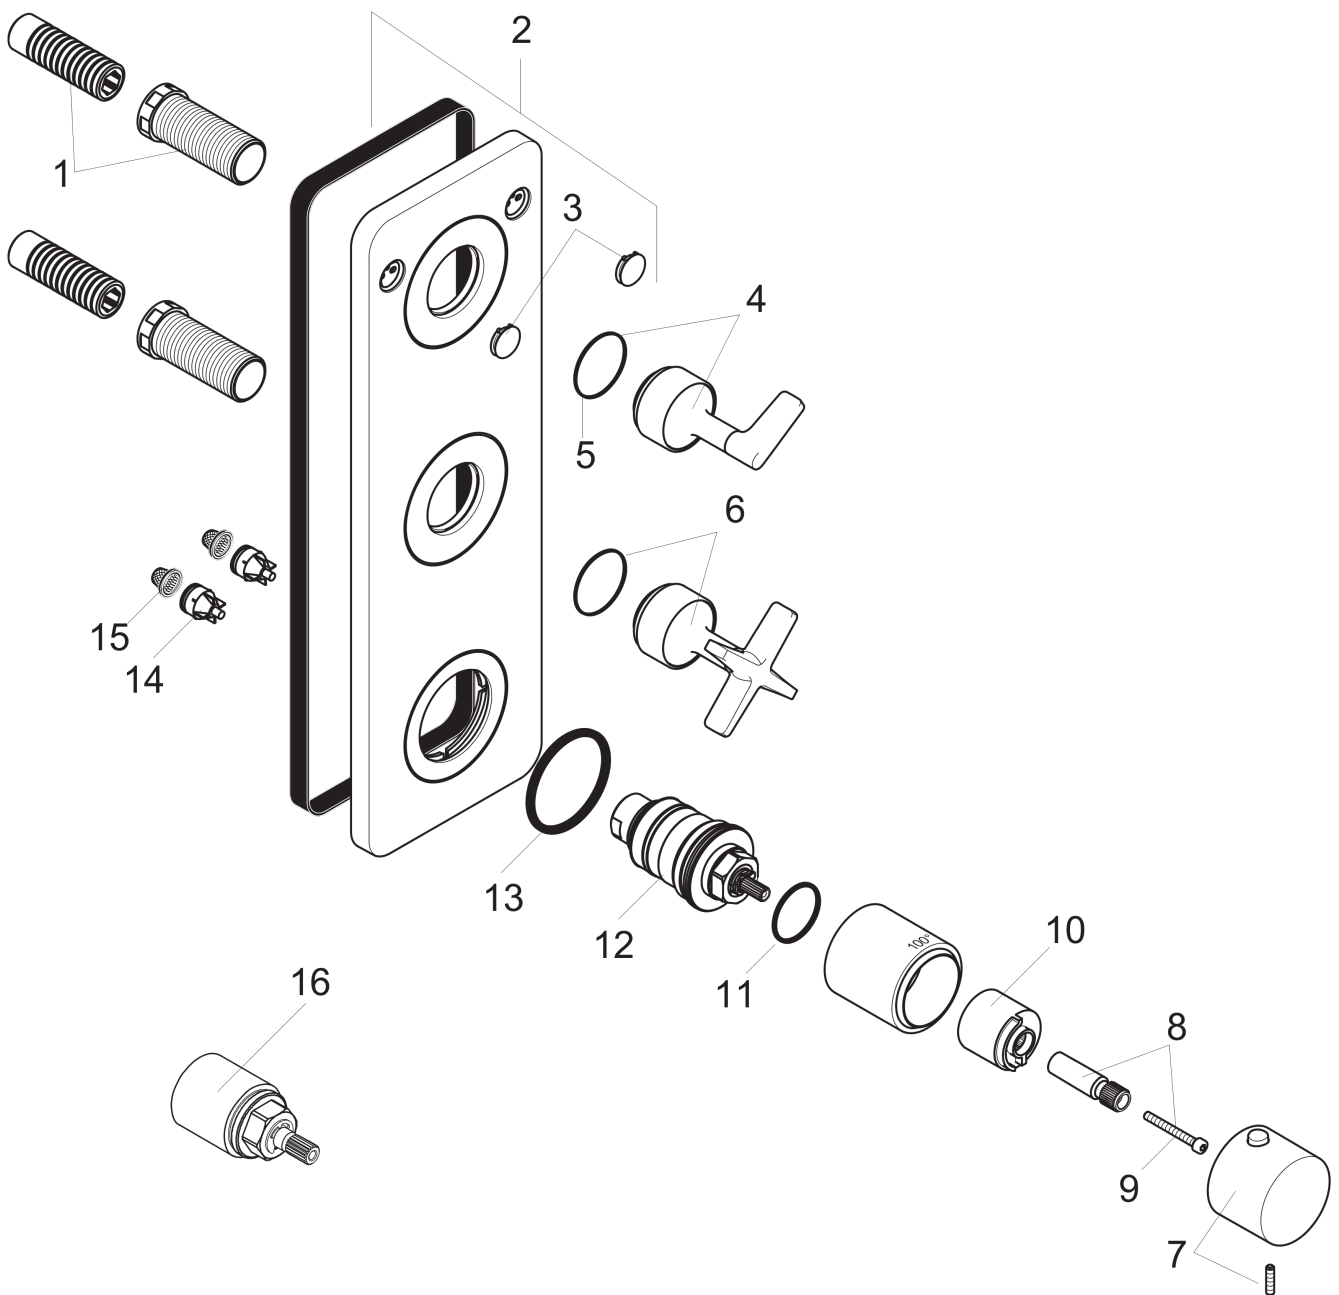

## Scale drawing

**AXOR Citterio E**  
**Thermostatic Module Trim 15" x 5" for 2 Functions**  
Finishes : **chrome**    Part no. : **36703001**

## Exploded drawing

Year of production: >02/15

**AXOR Citterio E**  
**Thermostatic Module Trim 15" x 5" for 2 Functions**  
 Finishes : **chrome** Part no. : **36703001**