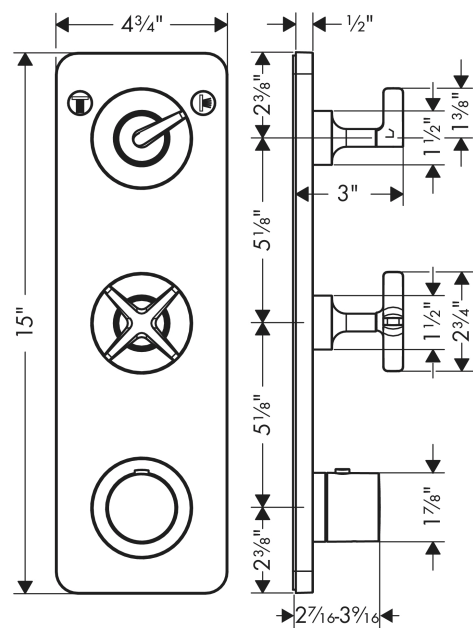

**AXOR Citterio E**  
**Thermostatic Module Trim 15" x 5" for 2 Functions**  
 Finishes : **chrome**    Part no. : **36703001**

### Features

- Outlets may not be operated simultaneously
- Volume control and diverter for 2 outlets
- Flow: 10.5 GPM (40.0 L/Min)
- Thermostatic cartridge
- Anti-scald 100° safety stop

## Scale drawing

**AXOR Citterio E**  
**Thermostatic Module Trim 15" x 5" for 2 Functions**  
Finishes : **chrome**    Part no. : **36703001**

## Exploded drawing

Year of production: >02/15

**AXOR Citterio E**  
**Thermostatic Module Trim 15" x 5" for 2 Functions**  
 Finishes : **chrome** Part no. : **36703001**