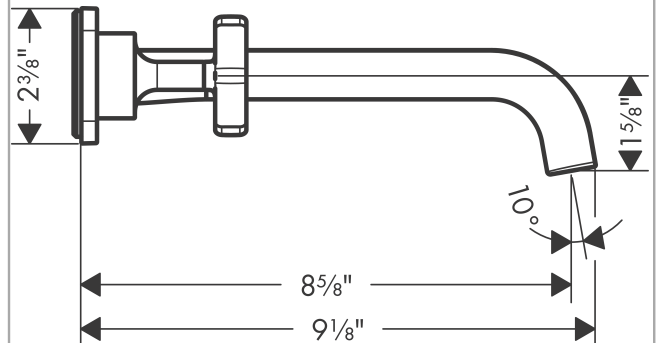

Scale drawing