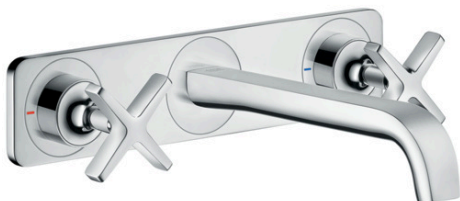

**AXOR Citterio E**  
**Wall-Mounted Widespread Faucet Trim with Base Plate, 1.2 GPM**  
Finishes : **chrome**    Part no. : **36115001**

### Features

- Laminar spray
- Flow: 1.2 GPM (4.5 L/Min)
- 90° ceramic valves

## Scale drawing

**AXOR Citterio E**  
**Wall-Mounted Widespread Faucet Trim with Base Plate, 1.2 GPM**  
Finishes : **chrome**    Part no. : **36115001**

## Exploded drawing

Year of production: >07/16

**AXOR Citterio E**  
**Wall-Mounted Widespread Faucet Trim with Base Plate, 1.2 GPM**  
 Finishes : **chrome** Part no. : **36115001**