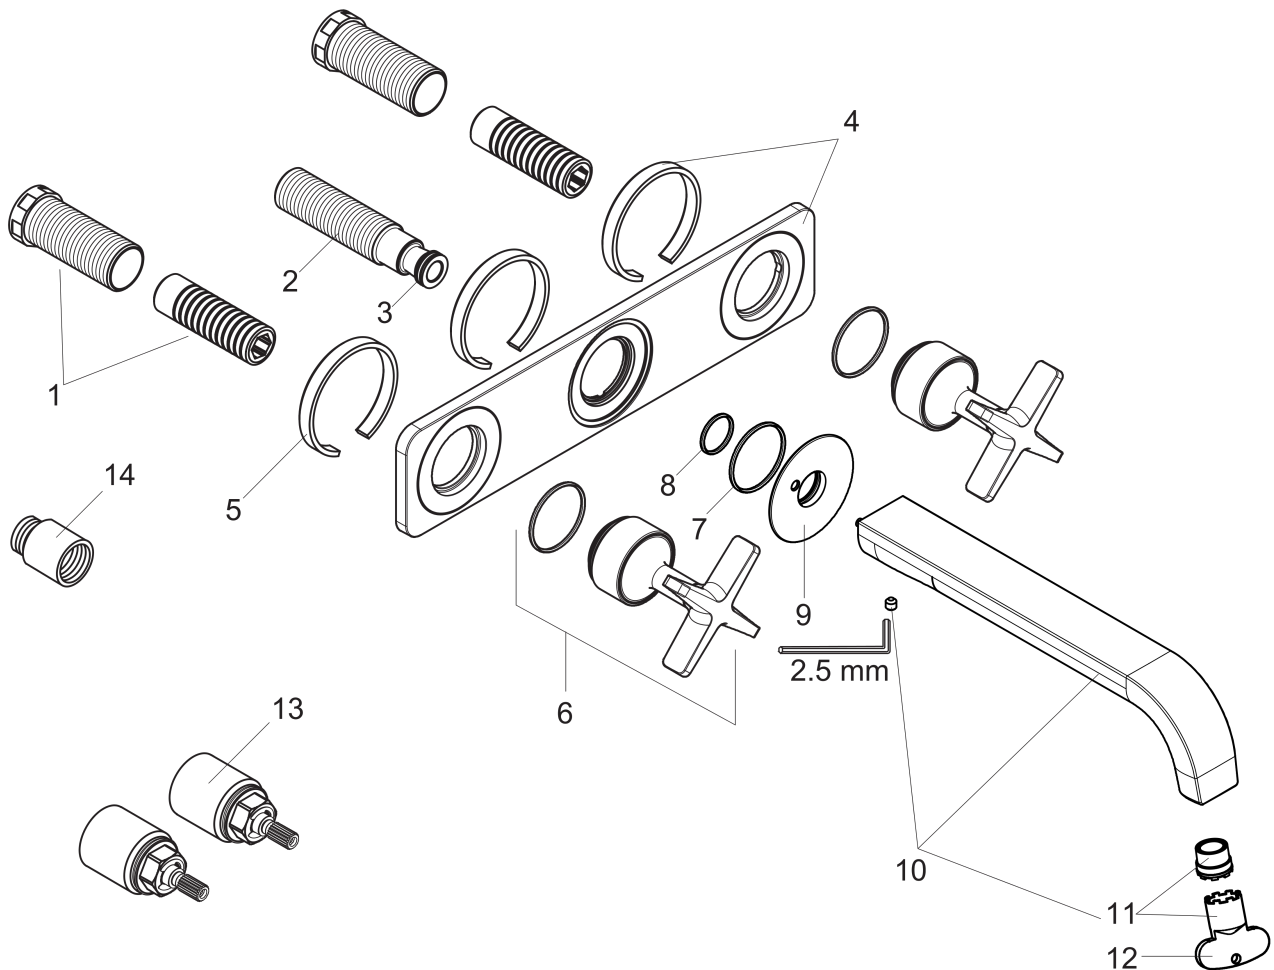

## Scale drawing

**AXOR Citterio E**  
**Wall-Mounted Widespread Faucet Trim with Base Plate, 1.2 GPM**  
Finishes : **chrome**    Part no. : **36115001**

## Exploded drawing

Year of production: >07/16

**AXOR Citterio E**  
**Wall-Mounted Widespread Faucet Trim with Base Plate, 1.2 GPM**  
 Finishes : **chrome** Part no. : **36115001**

## Spare parts list

Year of production: >07/16

Pos.	Description	Part no.	PC	PU
1	fixing set	96393000	0	1
2	connecting thread G½	95626000	0	1
3	O-ring 13x2	98128000	0	1
4	escutcheon	92344000	0	1
5	seal	97530000	0	1
6	handle	92343000	0	1
7	O-ring 30x1,5	98433000	0	1
8	O-ring 17x1,5	98137000	0	1
9	escutcheon for spout	92342000	0	1
10	spout 220 mm	92336000	0	1
11	aerator laminar M16,5x1 (4,5 l/min)	92876000	0	1
12	special tool	98987000	0	1
13	extension 25 mm	96259000	0	1
14	extension 25 mm	95413000	0	1
a	waste	50001000	0	1
b	Grease	90920000	0	1