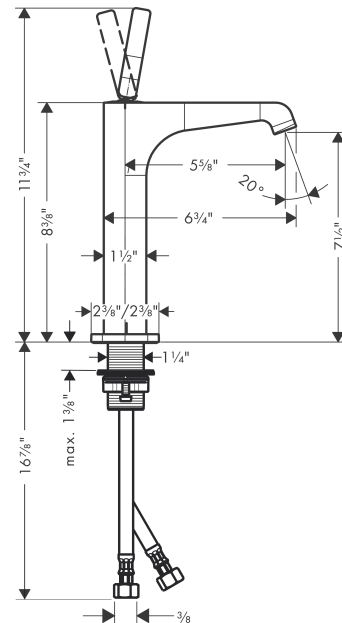

AXOR Citterio E
Single-Hole Faucet 190, 1.2 GPM
 Finishes : **chrome** Part no. : **36103001**

Description

Features

- Laminar spray
- Flow: 1.2 GPM (4.5 L/Min)
- Joystick ceramic cartridge
- Does not include: Pop-up assembly

Technology

Product image

Scale drawing

AXOR Citterio E
Single-Hole Faucet 190, 1.2 GPM
Finishes : **chrome** Part no. : **36103001**

Exploded drawing

Year of production: >07/16

AXOR Citterio E
Single-Hole Faucet 190, 1.2 GPM
 Finishes : **chrome** Part no. : **36103001**

Spare parts list

Year of production: >07/16

Pos.	Description	Part no.	PC	PU
1	escutcheon	92188000	0	1
2	O-ring 30x1,5	98433000	0	1
3	handle	92189000	0	1
4	hollow set screw M6x6	97660000	0	1
5	nut	95667000	0	1
6	cartridge, assy	96339000	0	1
7	O-ring 21,95x1,78	95169000	0	1
8	adapter for cartridge	95289000	0	1
9	O-ring 26x2	98147000	0	1
10	aerator laminar M16,5x1 (4,5 l/min)	92876000	0	1
11	special tool	98987000	0	1
12	escutcheon	92190000	0	1
13	fixing set (Ø 32)	13961000	0	1
14	lever collar	97548000	0	1
15	connection hose 23½" M8x0,75 3/8"	98600001	0	1
a	fixation extension 35 mm	13898000	0	1