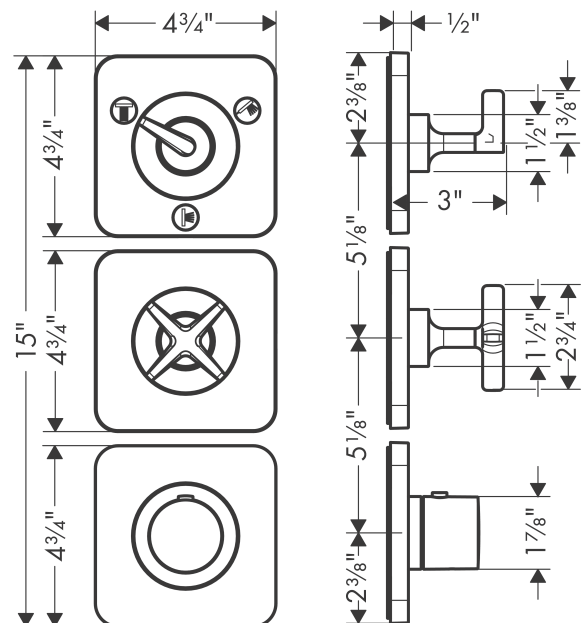

AXOR Citterio E
Thermostatic Module Trim 15" x 5" for 3 Functions
 Finishes : **chrome** Part no. : **36704001**

Description

Features

- Outlets may not be operated simultaneously
- Volume control and diverter for 3 outlets
- Flow: 10.5 GPM (40.0 L/Min)
- Thermostatic cartridge
- Anti-scald 100° safety stop

Product image

Scale drawing

AXOR Citterio E
Thermostatic Module Trim 15" x 5" for 3 Functions
Finishes : **chrome** Part no. : **36704001**

Exploded drawing

Year of production: >01/16

AXOR Citterio E
Thermostatic Module Trim 15" x 5" for 3 Functions
 Finishes : **chrome** Part no. : **36704001**

Spare parts list

Year of production: >01/16

| Pos. | Description | Part no. | PC | PU |
|------|------------------------------------|----------|----|----|
| 1 | fixing set | 96393000 | 0 | 1 |
| 2 | escutcheon | 92514000 | 0 | 1 |
| 3 | handle | 92343000 | 0 | 1 |
| 4 | O-ring 30x1,5 | 98433000 | 0 | 1 |
| 5 | set of symbols | 95238000 | 0 | 1 |
| 6 | escutcheon | 92515000 | 0 | 1 |
| 7 | handle | 92441000 | 0 | 1 |
| 8 | sub plate | 95450000 | 0 | 1 |
| 9 | filter | 97973000 | 0 | 1 |
| 10 | set of non return valves DW 15 | 97350000 | 0 | 1 |
| 11 | set of fixing screws | 96454000 | 0 | 1 |
| 12 | O-ring 48x4 | 98414000 | 0 | 1 |
| 13 | thermostat cartridge | 96633000 | 0 | 1 |
| 14 | sleeve | 95331000 | 0 | 1 |
| 15 | O-ring 28x2,5 | 98209000 | 0 | 1 |
| 16 | safety set for temperature control | 97334000 | 0 | 1 |
| 17 | adapter for handle | 98701000 | 0 | 1 |
| 18 | handle for thermostat | 95316001 | 0 | 1 |
| 19 | extension 25 mm | 10790000 | 0 | 1 |
| 20 | extension 25 mm | 96370000 | 0 | 1 |
| a | escutcheon | 92506000 | 0 | 1 |