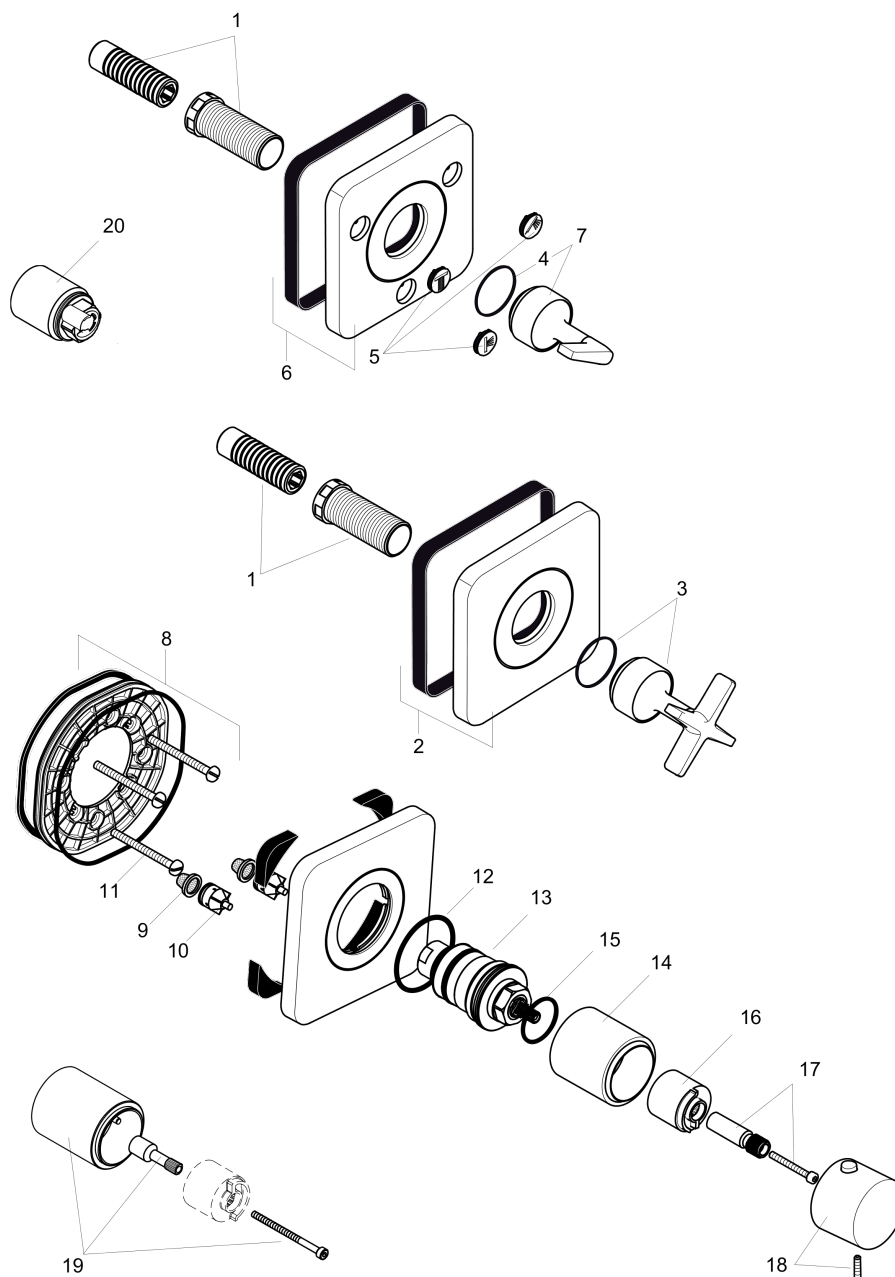

AXOR Citterio E
Thermostatic Module Trim 15" x 5" for 3 Functions
 Finishes : **chrome** Part no. : **36704001**

Description

Features

- Outlets may not be operated simultaneously
- Volume control and diverter for 3 outlets
- Flow: 10.5 GPM (40.0 L/Min)
- Thermostatic cartridge
- Anti-scald 100° safety stop

Product image

Scale drawing

AXOR Citterio E
Thermostatic Module Trim 15" x 5" for 3 Functions
Finishes : **chrome** Part no. : **36704001**

Exploded drawing

Year of production: >01/16

AXOR Citterio E
Thermostatic Module Trim 15" x 5" for 3 Functions
 Finishes : **chrome** Part no. : **36704001**

Spare parts list

Year of production: >01/16

| Pos. | Description | Part no. | PC | PU |
|------|------------------------------------|----------|----|----|
| 1 | fixing set | 96393000 | 0 | 1 |
| 2 | escutcheon | 92514000 | 0 | 1 |
| 3 | handle | 92343000 | 0 | 1 |
| 4 | O-ring 30x1,5 | 98433000 | 0 | 1 |
| 5 | set of symbols | 95238000 | 0 | 1 |
| 6 | escutcheon | 92515000 | 0 | 1 |
| 7 | handle | 92441000 | 0 | 1 |
| 8 | sub plate | 95450000 | 0 | 1 |
| 9 | filter | 97973000 | 0 | 1 |
| 10 | set of non return valves DW 15 | 97350000 | 0 | 1 |
| 11 | set of fixing screws | 96454000 | 0 | 1 |
| 12 | O-ring 48x4 | 98414000 | 0 | 1 |
| 13 | thermostat cartridge | 96633000 | 0 | 1 |
| 14 | sleeve | 95331000 | 0 | 1 |
| 15 | O-ring 28x2,5 | 98209000 | 0 | 1 |
| 16 | safety set for temperature control | 97334000 | 0 | 1 |
| 17 | adapter for handle | 98701000 | 0 | 1 |
| 18 | handle for thermostat | 95316001 | 0 | 1 |
| 19 | extension 25 mm | 10790000 | 0 | 1 |
| 20 | extension 25 mm | 96370000 | 0 | 1 |
| a | escutcheon | 92506000 | 0 | 1 |