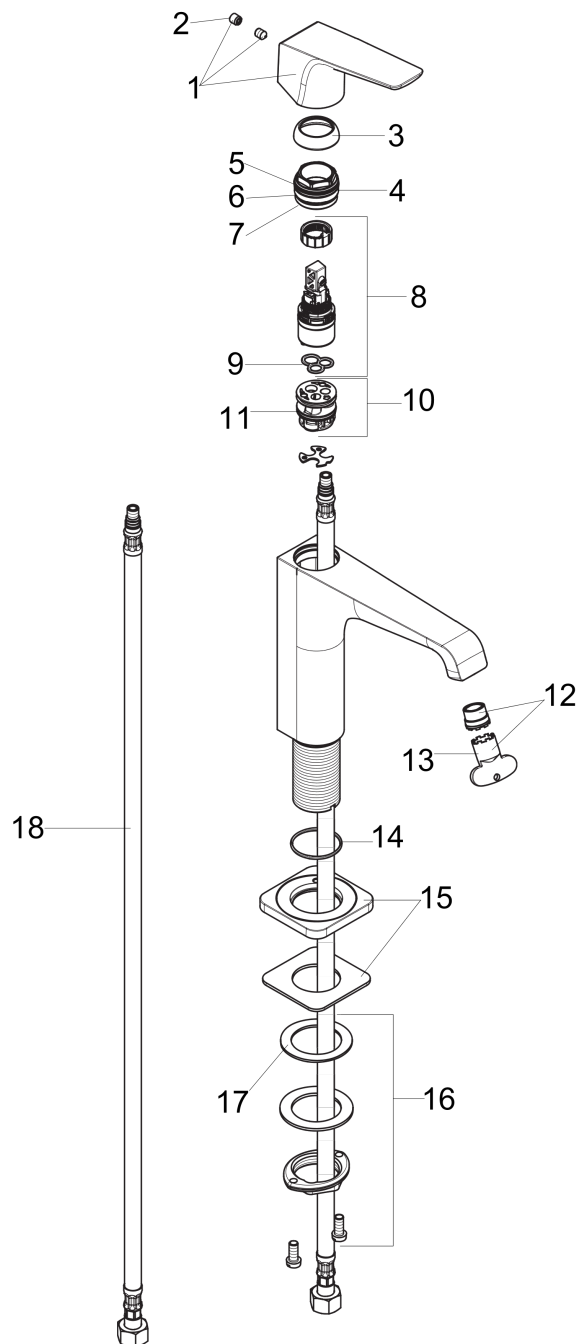

AXOR Citterio E
Single-Hole Faucet 250 with Lever Handle, 1.2 GPM
 Finishes : **chrome** Part no. : **36113001**

Description

Features

- Laminar spray
- Flow: 1.2 GPM (4.5 L/Min)
- Ceramic cartridge
- Does not include: Pop-up assembly

Technology

Product image

Scale drawing

AXOR Citterio E
Single-Hole Faucet 250 with Lever Handle, 1.2 GPM
Finishes : **chrome** Part no. : **36113001**

Exploded drawing

Year of production: >07/16

AXOR Citterio E
Single-Hole Faucet 250 with Lever Handle, 1.2 GPM
 Finishes : **chrome** Part no. : **36113001**

Spare parts list

Year of production: >07/16

Pos.	Description	Part no.	PC	PU
1	handle	92593000	0	1
2	screw cover	96762000	0	1
3	flange	98863000	0	1
4	nut	98864000	0	1
5	O-Ring 22x2	98185000	0	1
6	O-ring 28x1,5	98421000	0	1
7	O-ring 25x1,5	98146000	0	1
8	cartridge, assy	95973001	0	1
9	seal	98865000	0	1
10	adapter for cartridge	98866000	0	1
11	O-ring 23x2	98398000	0	1
12	aerator laminar M16,5x1 (4,5 l/min)	92876000	0	1
13	special tool	98987000	0	1
14	O-ring 30x1,5	98433000	0	1
15	escutcheon	92190000	0	1
16	fixing set (Ø 32)	13961000	0	1
17	lever collar	97548000	0	1
18	connection hose 35½" M8x0,75 3/8"	96316001	0	1