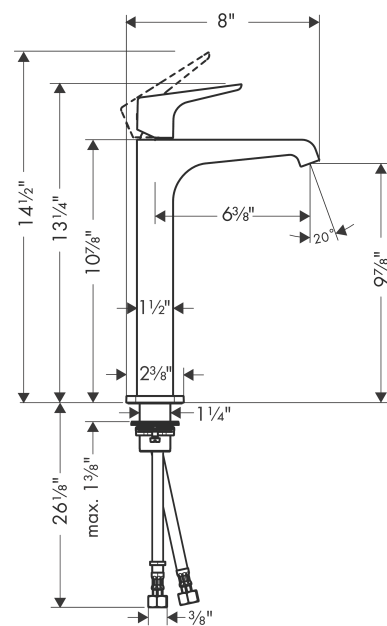

AXOR Citterio E
Single-Hole Faucet 250 with Lever Handle, 1.2 GPM
 Finishes : **chrome** Part no. : **36113001**

Description

Features

- Laminar spray
- Flow: 1.2 GPM (4.5 L/Min)
- Ceramic cartridge
- Does not include: Pop-up assembly

Technology

Product image

Scale drawing

AXOR Citterio E
Single-Hole Faucet 250 with Lever Handle, 1.2 GPM
Finishes : **chrome** Part no. : **36113001**

Exploded drawing

Year of production: >07/16

AXOR Citterio E
Single-Hole Faucet 250 with Lever Handle, 1.2 GPM
 Finishes : **chrome** Part no. : **36113001**

Spare parts list

Year of production: >07/16

Pos.	Description	Part no.	PC	PU
1	handle	92593000	0	1
2	screw cover	96762000	0	1
3	flange	98863000	0	1
4	nut	98864000	0	1
5	O-Ring 22x2	98185000	0	1
6	O-ring 28x1,5	98421000	0	1
7	O-ring 25x1,5	98146000	0	1
8	cartridge, assy	95973001	0	1
9	seal	98865000	0	1
10	adapter for cartridge	98866000	0	1
11	O-ring 23x2	98398000	0	1
12	aerator laminar M16,5x1 (4,5 l/min)	92876000	0	1
13	special tool	98987000	0	1
14	O-ring 30x1,5	98433000	0	1
15	escutcheon	92190000	0	1
16	fixing set (Ø 32)	13961000	0	1
17	lever collar	97548000	0	1
18	connection hose 35½" M8x0,75 3/8"	96316001	0	1