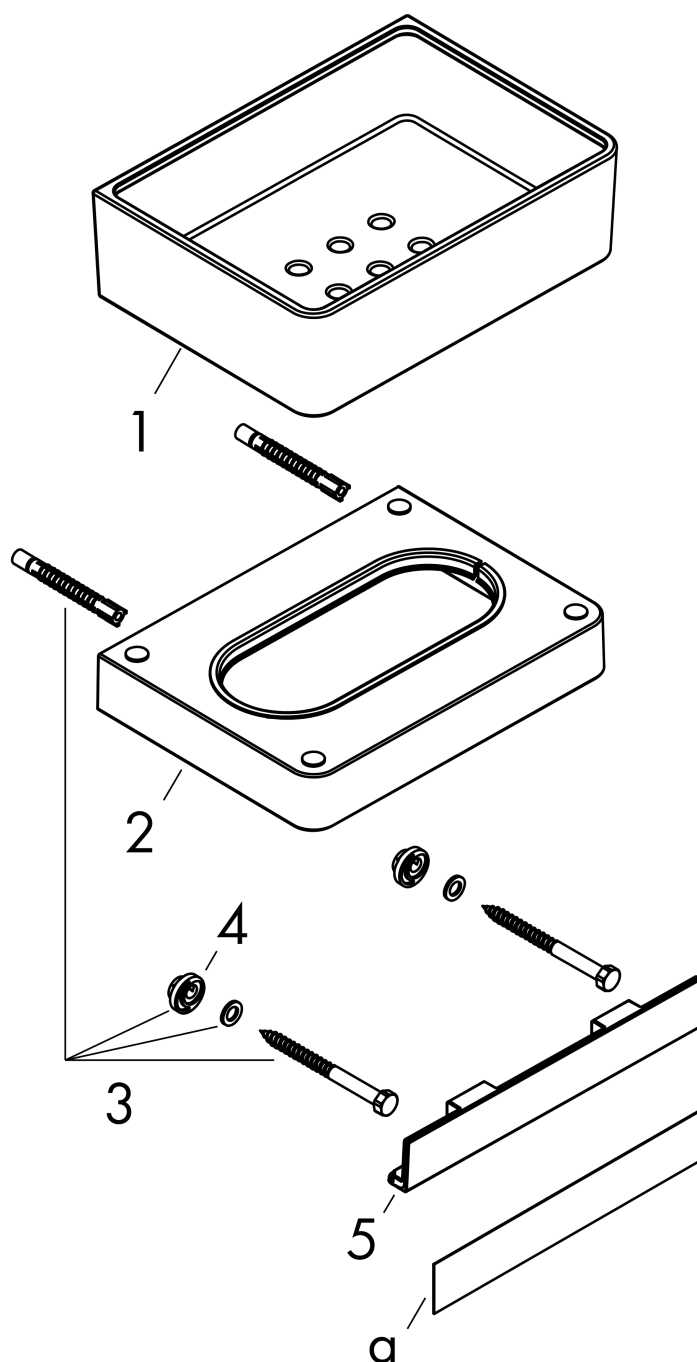

AXOR Universal Accessories

Shower Basket

Finishes : brushed nickel Part no. : 42802820

Exploded drawing

Year of production: >02/16

AXOR Universal Accessories

Shower Basket

Finishes : **brushed nickel**   Part no. : **42802820**

Spare parts list

Year of production: >02/16

Pos.	Description	Part no.	PC	PU
1	soap dish	92423000	0	1
2	support element	92424820	0	1
3	mounting set	92841000	0	1
4	excentric socket	97604000	0	1
5	cover	92427820	0	1
a	cover	42890820	0	1
b	set of adapters	42870000	0	1
d	mounting kit for two-sided glass montage	42841000	0	1