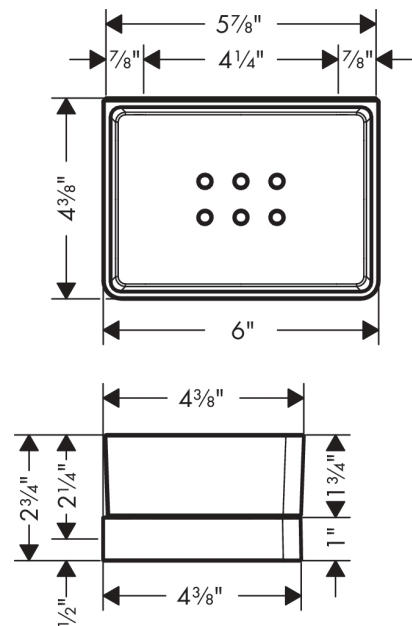

##### Features

- Glass, Metal
- Wall-mounted
- Adaptor set #42870000 must be used when installing on a rail
- Suitable for installation inside shower compartment
- With drain holes

#### Scale drawing