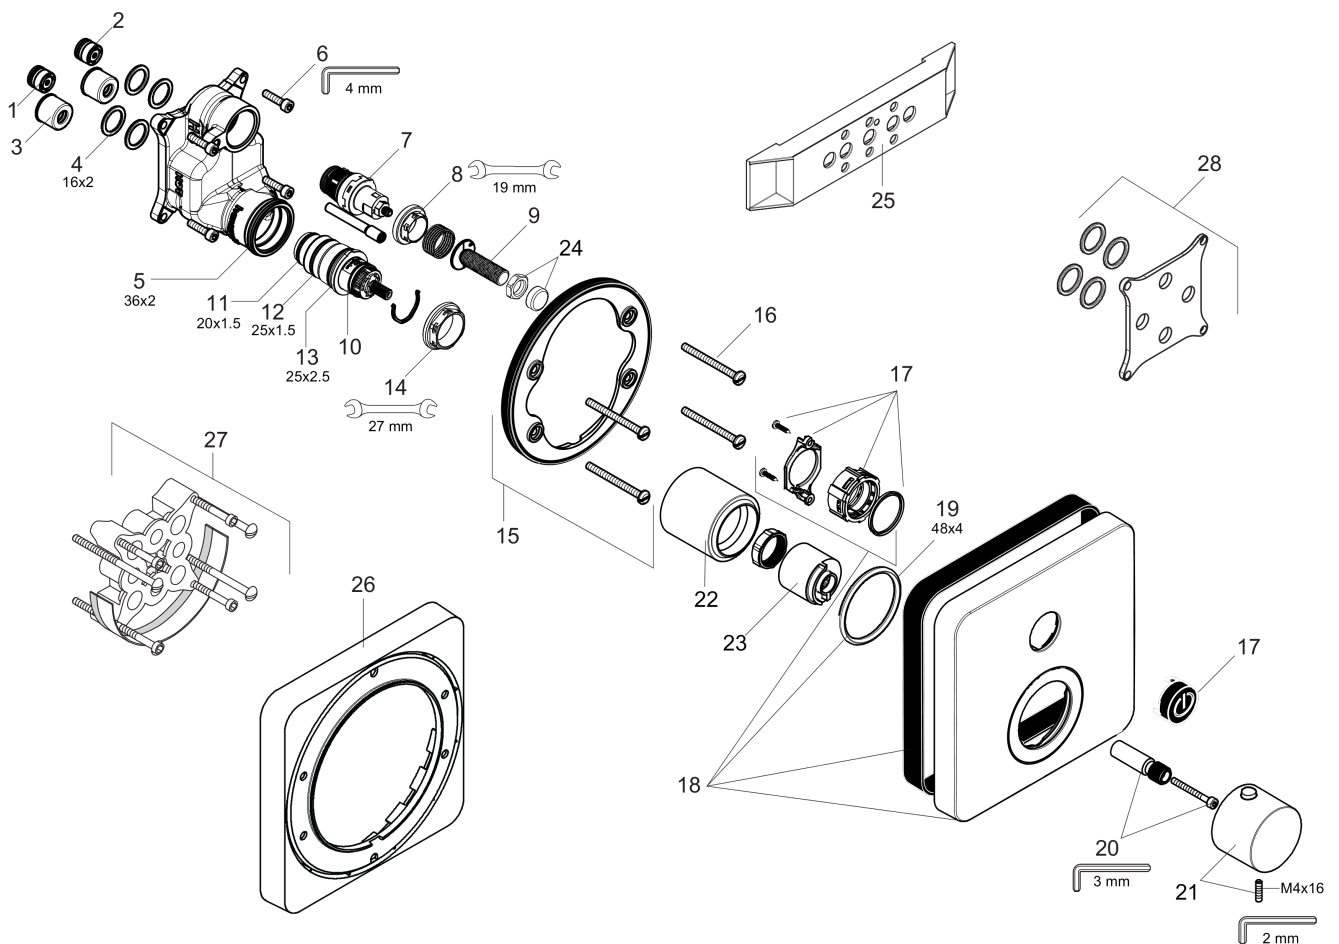

AXOR ShowerSelect
Thermostatic Trim SoftCube for 1 Function
 Finishes : **chrome** Part no. : **36705001**

Description

Features

- Select push-button on/off control for 1 outlet
- Flow: 7.0 GPM (26.5 L/Min)
- Thermostatic cartridge, Start/stop cartridge
- Anti-scald 100° safety stop
- Optimized for water-efficient shower products
- Thermostat is delivered with On/Off button

Technology

Product image

Scale drawing

AXOR ShowerSelect
Thermostatic Trim SoftCube for 1 Function
 Finishes : **chrome** Part no. : **36705001**

Exploded drawing

Year of production: >02/16

AXOR ShowerSelect
Thermostatic Trim SoftCube for 1 Function
 Finishes : **chrome** Part no. : **36705001**

AXOR ShowerSelect
Thermostatic Trim SoftCube for 1 Function
 Finishes : **chrome** Part no. : **36705001**

Spare parts list

Year of production: >02/16

Pos.	Description	Part no.	PC	PU
g	symbol Mono	93576610	0	1
h	symbol tub	93577610	0	1
i	symbol body shower	93578610	0	1
j	symbol ON/OFF	93579610	0	1
k	cartridge for exchanged connections	92373000	0	1