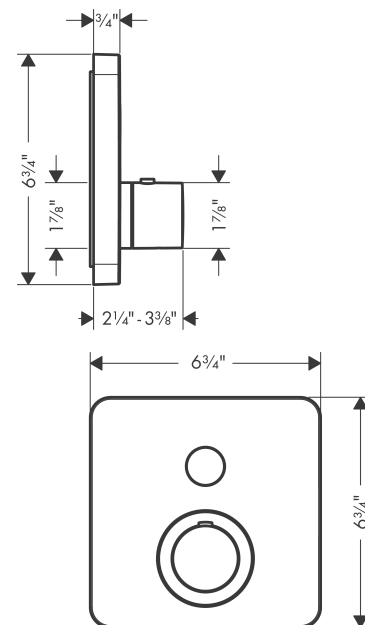

AXOR ShowerSelect
Thermostatic Trim SoftCube for 1 Function
 Finishes : **chrome** Part no. : **36705001**

Description

Features

- Select push-button on/off control for 1 outlet
- Flow: 7.0 GPM (26.5 L/Min)
- Thermostatic cartridge, Start/stop cartridge
- Anti-scald 100° safety stop
- Optimized for water-efficient shower products
- Thermostat is delivered with On/Off button

Technology

Product image

Scale drawing

AXOR ShowerSelect
Thermostatic Trim SoftCube for 1 Function
 Finishes : **chrome** Part no. : **36705001**

Exploded drawing

Year of production: >02/16

AXOR ShowerSelect
Thermostatic Trim SoftCube for 1 Function
 Finishes : **chrome** Part no. : **36705001**

AXOR ShowerSelect
Thermostatic Trim SoftCube for 1 Function
 Finishes : **chrome** Part no. : **36705001**

Spare parts list

Year of production: >02/16

Pos.	Description	Part no.	PC	PU
g	symbol Mono	93576610	0	1
h	symbol tub	93577610	0	1
i	symbol body shower	93578610	0	1
j	symbol ON/OFF	93579610	0	1
k	cartridge for exchanged connections	92373000	0	1