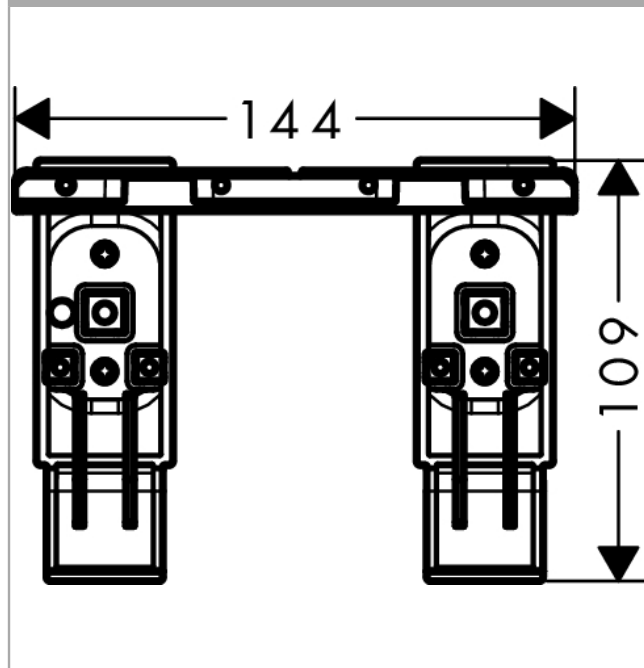

AXOR Universal Accessories

Adapter set

Surfaces: **Brushed Nickel** Article Number: **42870820**

Description

product features

- for assembling AXOR Universal Accessories on a rail
- for combination of soap dish/shelf no.42803000 or shelf 300 mm no.42838000 with roll holder no.42836000

Product image

Scale drawing

AXOR Universal Accessories

Adapter set

Surfaces: **Brushed Nickel** Article Number: **42870820**

Exploded Drawing

Year of production: >02/16

AXOR Universal Accessories

Adapter set

Surfaces: **Brushed Nickel** Article Number: **42870820**

Spare part list

Year of production: >02/16

Pos.	Description	Article Number	PC	PU
1	cover	92464000	0	1
a	hexagon socket screw M6x10	92847000	0	1