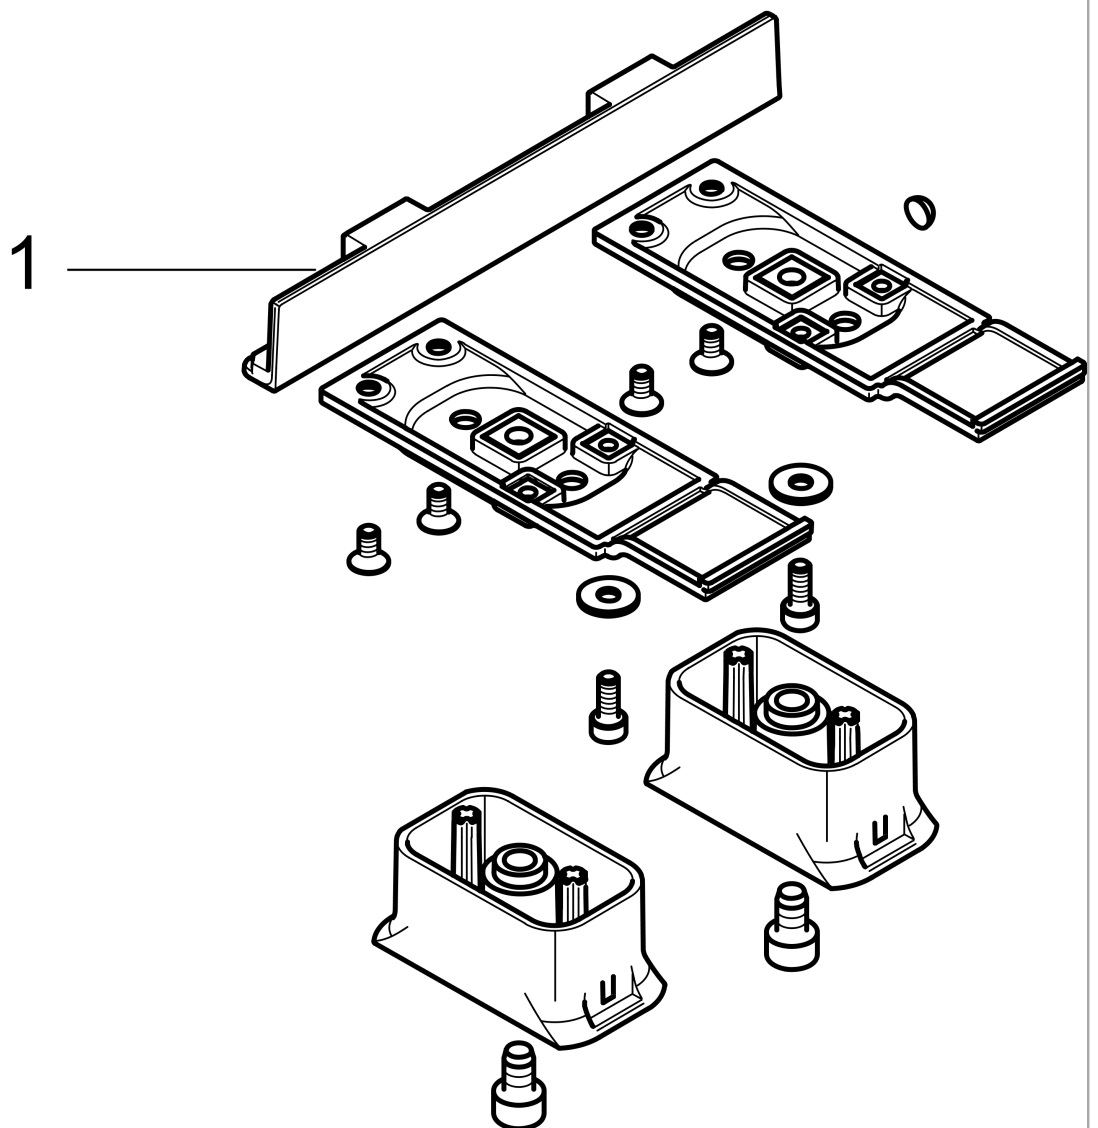

AXOR Universal Accessories

Adapter set

Surfaces: **Brushed Nickel** Article Number: **42870820**

Description

product features

- for assembling AXOR Universal Accessories on a rail
- for combination of soap dish/shelf no.42803000 or shelf 300 mm no.42838000 with roll holder no.42836000

Product image

Scale drawing

AXOR Universal Accessories

Adapter set

Surfaces: **Brushed Nickel** Article Number: **42870820**

Exploded Drawing

Year of production: >02/16

AXOR Universal Accessories

Adapter set

Surfaces: **Brushed Nickel** Article Number: **42870820**

Spare part list

Year of production: >02/16

Pos.	Description	Article Number	PC	PU
1	cover	92464000	0	1
a	hexagon socket screw M6x10	92847000	0	1