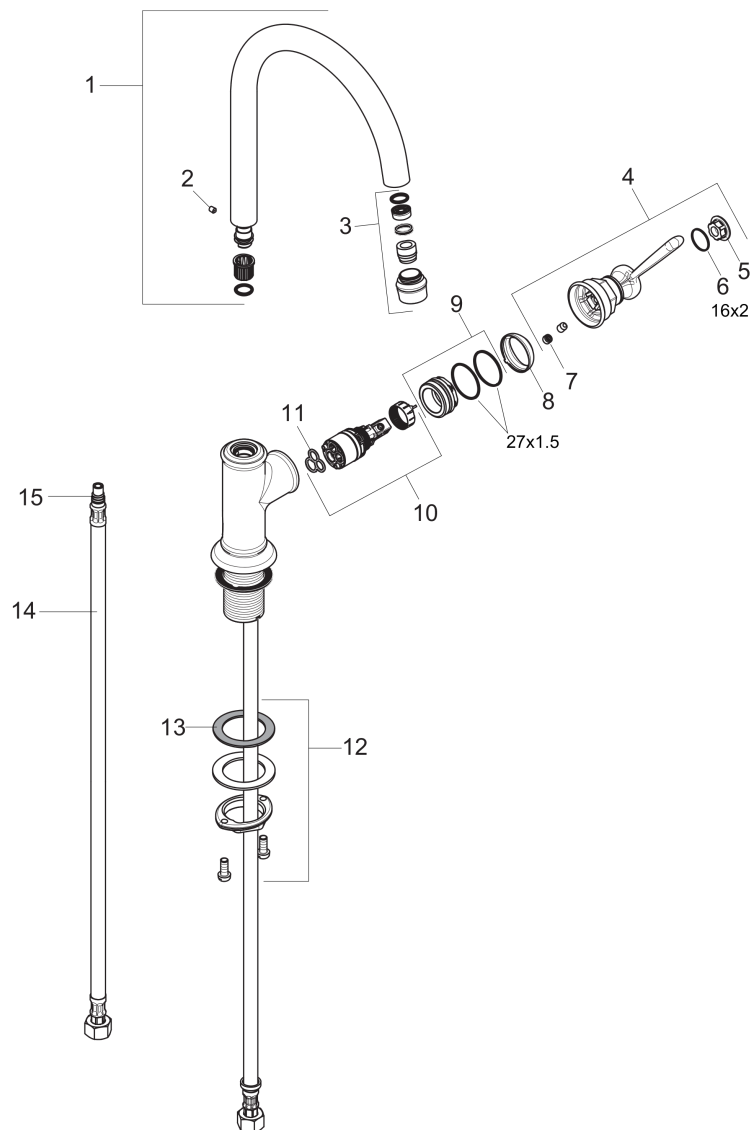

## Scale drawing

**AXOR Montreux**  
**Single-Hole Faucet 210, 1.2 GPM**  
Finishes : **polished nickel**    Part no. : **16518831**

## Exploded drawing

Year of production: >01/18

**AXOR Montreux**  
**Single-Hole Faucet 210, 1.2 GPM**  
 Finishes : **polished nickel**    Part no. : **16518831**

## Spare parts list

Year of production: >01/18

Pos.	Description	Part no.	PC	PU
1	spout cpl.	97990830	0	1
2	hollow set screw M4x5	98731000	0	1
3	aerator M18x1 (4,5 l/min)	93062830	0	1
4	handle	92973830	0	1
5	cover cap	92974000	0	1
6	O-ring 16x2	98133000	0	1
7	screw cover	96338000	0	1
8	flange	92625830	0	1
9	nut	92627000	0	1
10	cartridge, assy	95973001	0	1
11	seal	98865000	0	1
12	fixing set (Ø 34)	95049000	0	1
13	lever collar	97548000	0	1
14	connection hose 23½" M8x0,75 3/8"	98600001	0	1
15	O-ring 7x1,5	98422000	0	1
a	O-ring 27x1,5	92527000	0	1