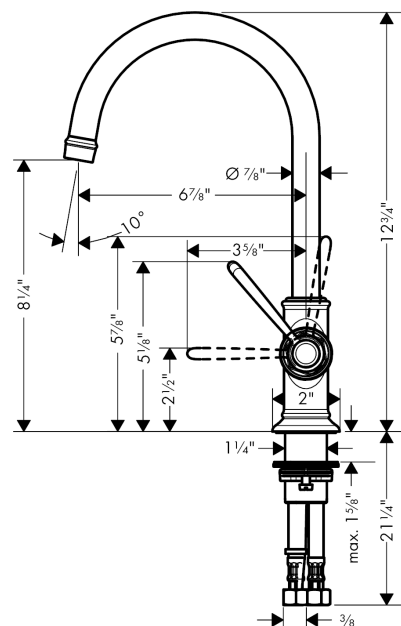

### Features

- Swivel range 120°
- Aerated spray
- Flow: 1.2 GPM (4.5 L/Min)
- Ceramic cartridge
- Does not include: Pop-up assembly

## Scale drawing

**AXOR Montreux**  
**Single-Hole Faucet 210, 1.2 GPM**  
Finishes : **polished nickel**    Part no. : **16518831**

## Exploded drawing

Year of production: >01/18

**AXOR Montreux**  
**Single-Hole Faucet 210, 1.2 GPM**  
 Finishes : **polished nickel**    Part no. : **16518831**

## Spare parts list

Year of production: >01/18

Pos.	Description	Part no.	PC	PU
1	spout cpl.	97990830	0	1
2	hollow set screw M4x5	98731000	0	1
3	aerator M18x1 (4,5 l/min)	93062830	0	1
4	handle	92973830	0	1
5	cover cap	92974000	0	1
6	O-ring 16x2	98133000	0	1
7	screw cover	96338000	0	1
8	flange	92625830	0	1
9	nut	92627000	0	1
10	cartridge, assy	95973001	0	1
11	seal	98865000	0	1
12	fixing set (Ø 34)	95049000	0	1
13	lever collar	97548000	0	1
14	connection hose 23½" M8x0,75 3/8"	98600001	0	1
15	O-ring 7x1,5	98422000	0	1
a	O-ring 27x1,5	92527000	0	1