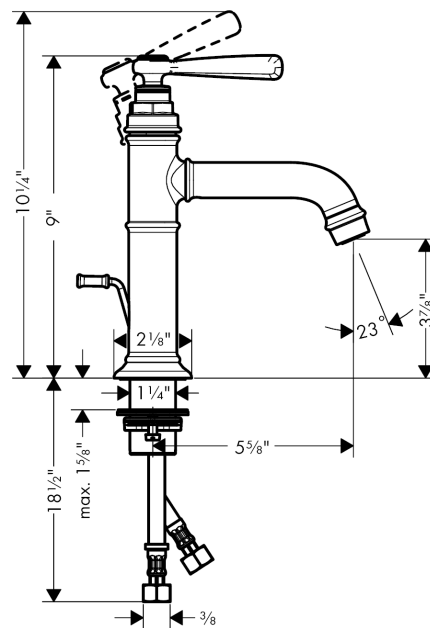

AXOR Montreux
Single-Hole Faucet 100 with Pop-Up Drain, 1.2 GPM
Finishes : **chrome** Part no. : **16515001**

Description

Features

- Aerated spray
- Flow: 1.2 GPM (4.5 L/Min)
- Ceramic cartridge
- Includes pop-up drain

Technology

Product image

Scale drawing

AXOR Montreux
Single-Hole Faucet 100 with Pop-Up Drain, 1.2 GPM
Finishes : **chrome** Part no. : **16515001**

Exploded drawing

Year of production: >01/18

AXOR Montreux
Single-Hole Faucet 100 with Pop-Up Drain, 1.2 GPM
 Finishes : **chrome** Part no. : **16515001**

Spare parts list

Year of production: >01/18

Pos.	Description	Part no.	PC	PU
1	handle	92973000	0	1
2	cover cap	92974000	0	1
3	O-ring 16x2	98133000	0	1
4	screw cover	96338000	0	1
5	flange	92625000	0	1
6	nut	92689000	0	1
7	O-ring 27x1,5	92527000	0	1
8	O-ring 25x1,5	98146000	0	1
9	cartridge, assy	95973001	0	1
10	seal	98865000	0	1
11	adapter for cartridge	98866000	0	1
12	O-ring 23x2	98398000	0	1
13	O-ring 11x2,5	98487000	0	1
14	spout cpl.	92978000	0	1
15	aerator M24x1 (4,5 l/min)	93254000	0	1
16	hollow set screw M6x5	98447000	0	1
17	fixing set (Ø 34)	95049000	0	1
18	lever collar	97548000	0	1
19	connection hose 23½" M8x0,75 3/8"	98600001	0	1
20	pull rod	98730000	0	1
21	O-ring 7x1,5	98422000	0	1