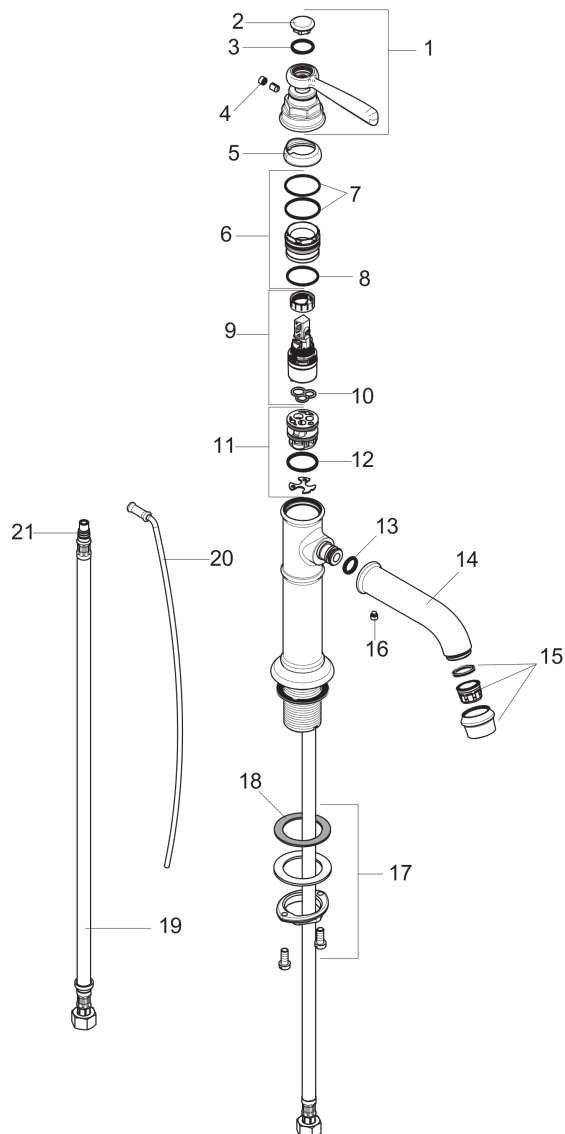

AXOR Montreux
Single-Hole Faucet 100 with Pop-Up Drain, 1.2 GPM
Finishes : **chrome** Part no. : **16515001**

Description

Features

- Aerated spray
- Flow: 1.2 GPM (4.5 L/Min)
- Ceramic cartridge
- Includes pop-up drain

Technology

Product image

Scale drawing

AXOR Montreux
Single-Hole Faucet 100 with Pop-Up Drain, 1.2 GPM
Finishes : **chrome** Part no. : **16515001**

Exploded drawing

Year of production: >01/18

AXOR Montreux
Single-Hole Faucet 100 with Pop-Up Drain, 1.2 GPM
 Finishes : **chrome** Part no. : **16515001**

Spare parts list

Year of production: >01/18

Pos.	Description	Part no.	PC	PU
1	handle	92973000	0	1
2	cover cap	92974000	0	1
3	O-ring 16x2	98133000	0	1
4	screw cover	96338000	0	1
5	flange	92625000	0	1
6	nut	92689000	0	1
7	O-ring 27x1,5	92527000	0	1
8	O-ring 25x1,5	98146000	0	1
9	cartridge, assy	95973001	0	1
10	seal	98865000	0	1
11	adapter for cartridge	98866000	0	1
12	O-ring 23x2	98398000	0	1
13	O-ring 11x2,5	98487000	0	1
14	spout cpl.	92978000	0	1
15	aerator M24x1 (4,5 l/min)	93254000	0	1
16	hollow set screw M6x5	98447000	0	1
17	fixing set (Ø 34)	95049000	0	1
18	lever collar	97548000	0	1
19	connection hose 23½" M8x0,75 3/8"	98600001	0	1
20	pull rod	98730000	0	1
21	O-ring 7x1,5	98422000	0	1