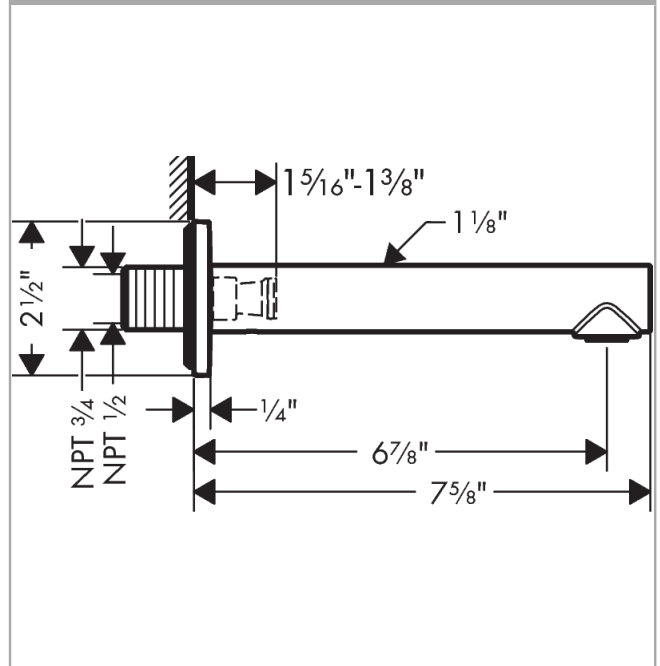

**AXOR Uno  
Tub Spout Straight**

Finishes : **chrome** Part no. : **45410001**

**Description**

**Features**

- Solid brass
- Includes: 1/2" female and 3/4" male adaptor

**Product image**

**Scale drawing**

**AXOR Uno**  
**Tub Spout Straight**  
Finishes : **chrome**    Part no. : **45410001**

## Exploded drawing

Year of production: >07/18

**AXOR Uno**  
**Tub Spout Straight**  
 Finishes : **chrome**    Part no. : **45410001**

## Spare parts list

Year of production: >07/18

Pos.	Description	Part no.	PC	PU
1	O-ring 13x2	98128000	0	1
2	seal	97530000	0	1
3	O-ring 18x1,5	98231000	0	1
4	O-ring 20x1,5	98197000	0	1
5	aerator M24x1 C	92934000	0	1
6	special tool	95290000	0	1