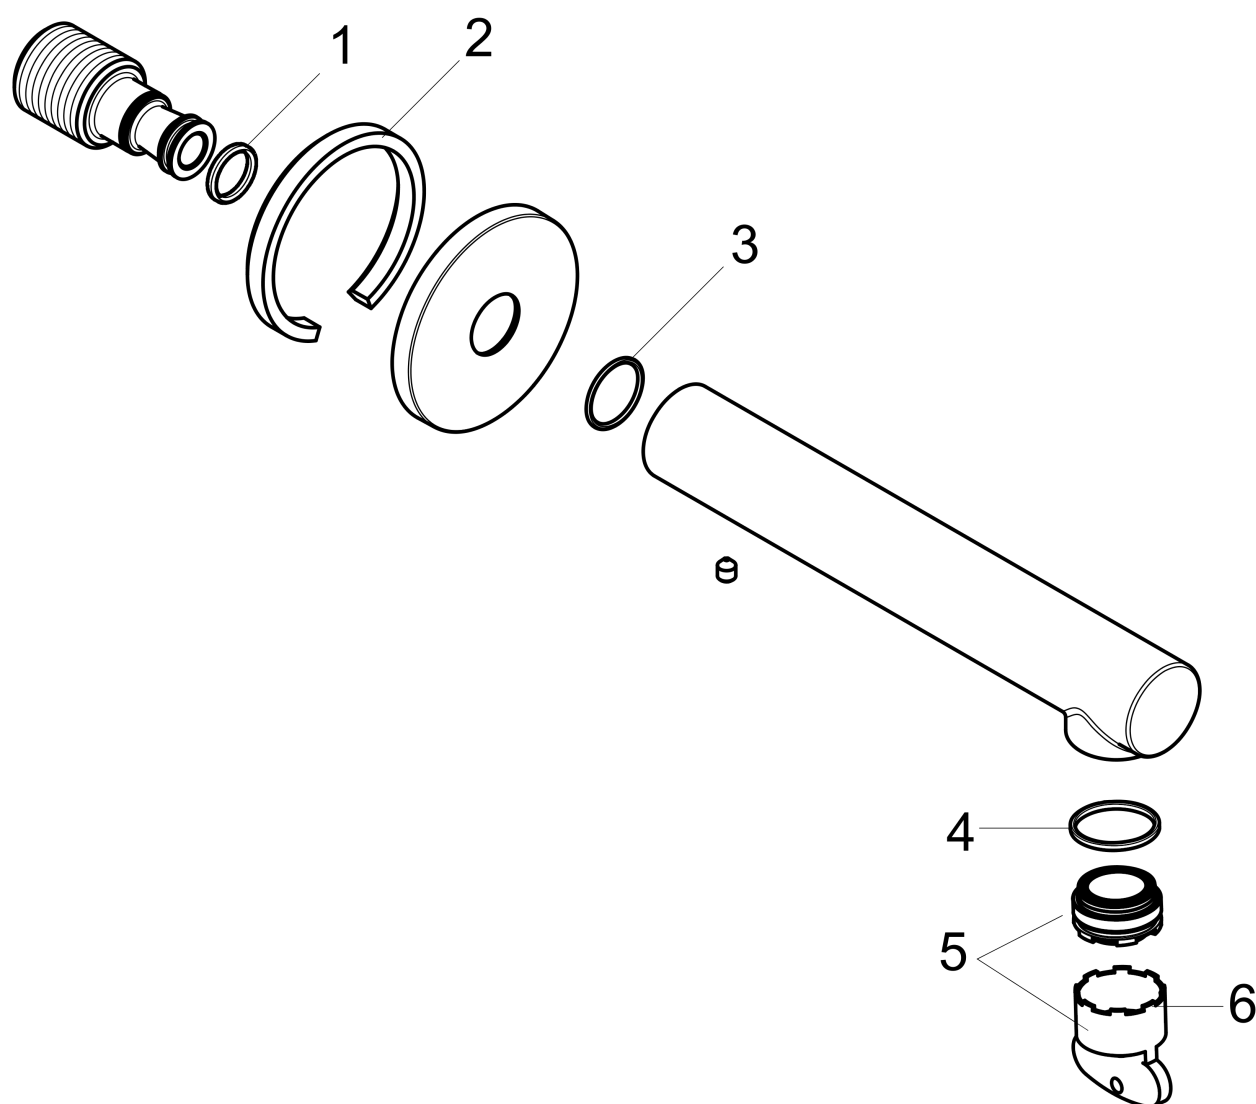

**AXOR Uno  
Tub Spout Straight**

Finishes : **chrome** Part no. : **45410001**

**Description**

**Features**

- Solid brass
- Includes: 1/2" female and 3/4" male adaptor

**Product image**

**Scale drawing**

**AXOR Uno**  
**Tub Spout Straight**  
Finishes : **chrome**    Part no. : **45410001**

## Exploded drawing

Year of production: >07/18

**AXOR Uno**  
**Tub Spout Straight**  
 Finishes : **chrome**    Part no. : **45410001**

## Spare parts list

Year of production: >07/18

Pos.	Description	Part no.	PC	PU
1	O-ring 13x2	98128000	0	1
2	seal	97530000	0	1
3	O-ring 18x1,5	98231000	0	1
4	O-ring 20x1,5	98197000	0	1
5	aerator M24x1 C	92934000	0	1
6	special tool	95290000	0	1