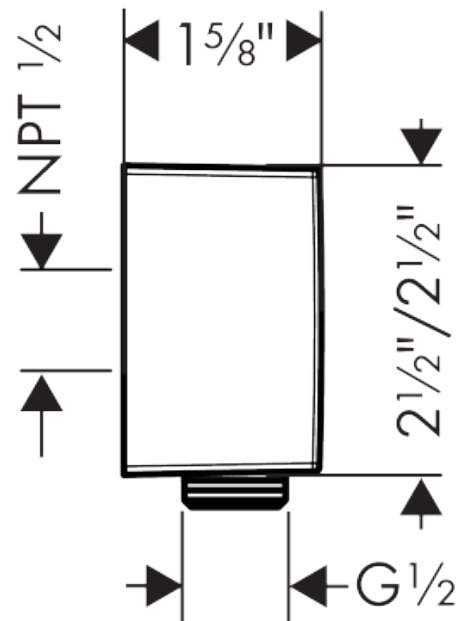

AXOR ShowerSolutions
Wall Outlet Square with Check Valves
Finishes : **chrome** Part no. : **36732001**

Description

Features

- for all 1/2" hoses
- 1/2" NPT
- installation: wall

Product image

Scale drawing

AXOR ShowerSolutions
Wall Outlet Square with Check Valves
Finishes : **chrome** Part no. : **36732001**

Exploded drawing

Year of production: >12/17