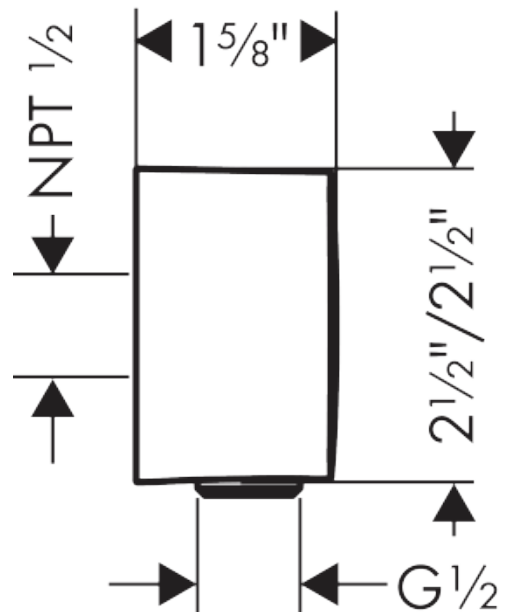

AXOR ShowerSolutions
Wall Outlet SoftCube with Check Valves
Finishes : **chrome** Part no. : **36731001**

Description

Features

- for all 1/2" hoses
- 1/2" NPT
- installation: wall

Product image

Scale drawing

AXOR ShowerSolutions
Wall Outlet SoftCube with Check Valves
Finishes : **chrome** Part no. : **36731001**

Exploded drawing

Year of production: >12/17