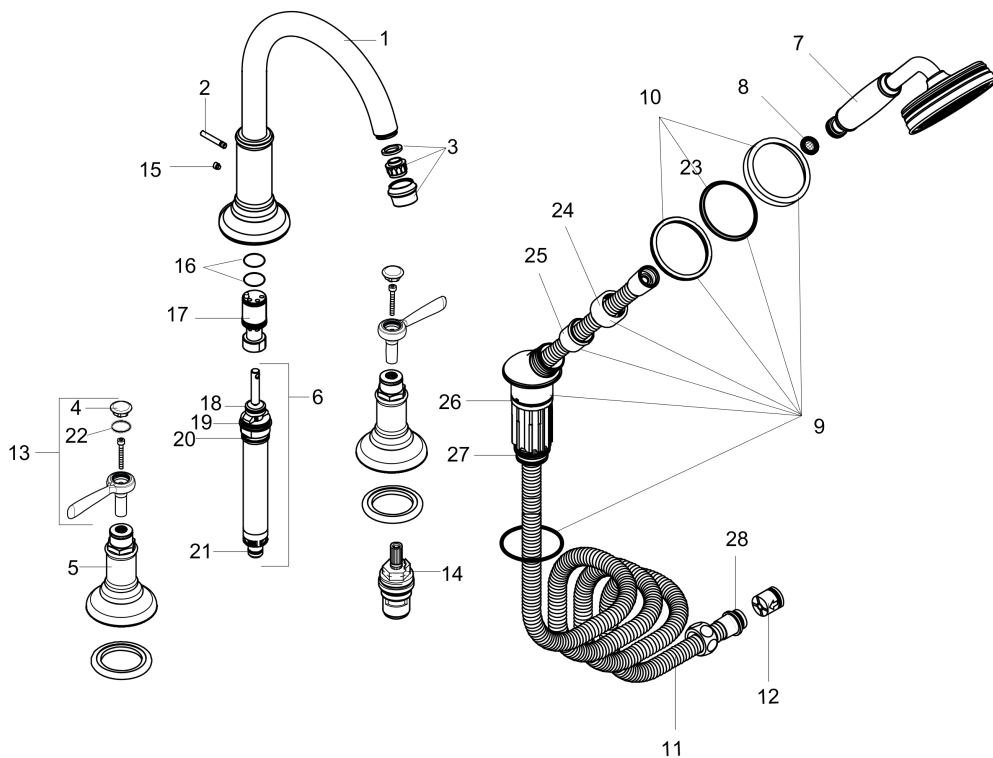

AXOR Montreux
4-Hole Roman Tub Set Trim with Lever Handles and 1.8 GPM Handshower
 Finishes : **chrome** Part no. : **16555001**

Description

Features

- Flow: 5.28 GPM (20 L/Min)
- 90° ceramic valves
- Integrated double backflow prevention

Technology

Product image

Scale drawing

AXOR Montreux
4-Hole Roman Tub Set Trim with Lever Handles and 1.8 GPM Handshower
Finishes : **chrome** Part no. : **16555001**

Exploded drawing

Year of production: >01/19

AXOR Montreux
4-Hole Roman Tub Set Trim with Lever Handles and 1.8 GPM Handshower
 Finishes : **chrome** Part no. : **16555001**

Spare parts list

Year of production: >01/19

Pos.	Description	Part no.	PC	PU
1	spout cpl.	98606000	0	1
2	diverter knob	98607000	0	1
3	aerator M22x1 (25 l/min)	98575000	0	1
4	set of screw covers, cold / hot water / neutral	97987000	0	1
5	escutcheon	98605000	0	1
6	selector assy	96775000	0	1
7	handshower	04695000	0	1
8	filter packing	94246000	0	1
9	shower holder, assy	96433000	0	1
10	escutcheon for shower holder	96237000	0	1
11	shower hose 2,00 m	94148000	0	1
12	set of non return valves DW 15	94074000	0	1
13	handle	16691000	0	1
14	shut off unit left closing	94008000	0	1
15	hollow set screw M6x6	97660000	0	1
16	O-ring 20x1,5	98197000	0	1
17	guide tube	92214000	0	1
18	O-Ring 14x2,5	98189000	0	1
19	O-Ring 23x2,5	98183000	0	1
20	O-Ring 22x2	98185000	0	1
21	O-ring 9x2,5	98217000	0	1
22	O-ring 16x2	98133000	0	1
23	escutcheon chuck	97105000	0	1
24	nut	97584000	0	1
25	insert for shower holder	96942000	0	1
26	O-ring 38x2,5	98198000	0	1
27	O-Ring 28x2	98194000	0	1
28	O-ring 11x2	98127000	0	1