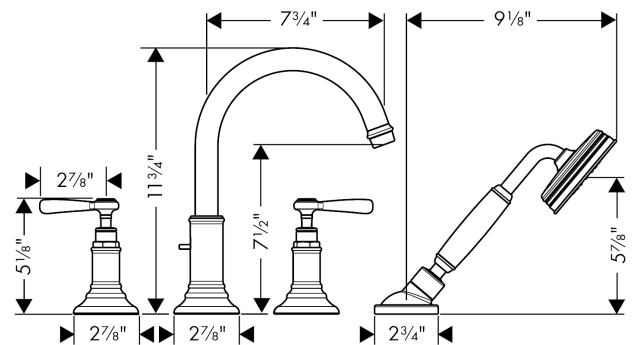

AXOR Montreux
4-Hole Roman Tub Set Trim with Lever Handles and 1.8 GPM Handshower
 Finishes : **chrome** Part no. : **16555001**

Description

Features

- Flow: 5.28 GPM (20 L/Min)
- 90° ceramic valves
- Integrated double backflow prevention

Technology

Product image

Scale drawing

AXOR Montreux
4-Hole Roman Tub Set Trim with Lever Handles and 1.8 GPM Handshower
Finishes : **chrome** Part no. : **16555001**

Exploded drawing

Year of production: >01/19

AXOR Montreux
4-Hole Roman Tub Set Trim with Lever Handles and 1.8 GPM Handshower
 Finishes : **chrome** Part no. : **16555001**

Spare parts list

Year of production: >01/19

Pos.	Description	Part no.	PC	PU
1	spout cpl.	98606000	0	1
2	diverter knob	98607000	0	1
3	aerator M22x1 (25 l/min)	98575000	0	1
4	set of screw covers, cold / hot water / neutral	97987000	0	1
5	escutcheon	98605000	0	1
6	selector assy	96775000	0	1
7	handshower	04695000	0	1
8	filter packing	94246000	0	1
9	shower holder, assy	96433000	0	1
10	escutcheon for shower holder	96237000	0	1
11	shower hose 2,00 m	94148000	0	1
12	set of non return valves DW 15	94074000	0	1
13	handle	16691000	0	1
14	shut off unit left closing	94008000	0	1
15	hollow set screw M6x6	97660000	0	1
16	O-ring 20x1,5	98197000	0	1
17	guide tube	92214000	0	1
18	O-Ring 14x2,5	98189000	0	1
19	O-Ring 23x2,5	98183000	0	1
20	O-Ring 22x2	98185000	0	1
21	O-ring 9x2,5	98217000	0	1
22	O-ring 16x2	98133000	0	1
23	escutcheon chuck	97105000	0	1
24	nut	97584000	0	1
25	insert for shower holder	96942000	0	1
26	O-ring 38x2,5	98198000	0	1
27	O-Ring 28x2	98194000	0	1
28	O-ring 11x2	98127000	0	1