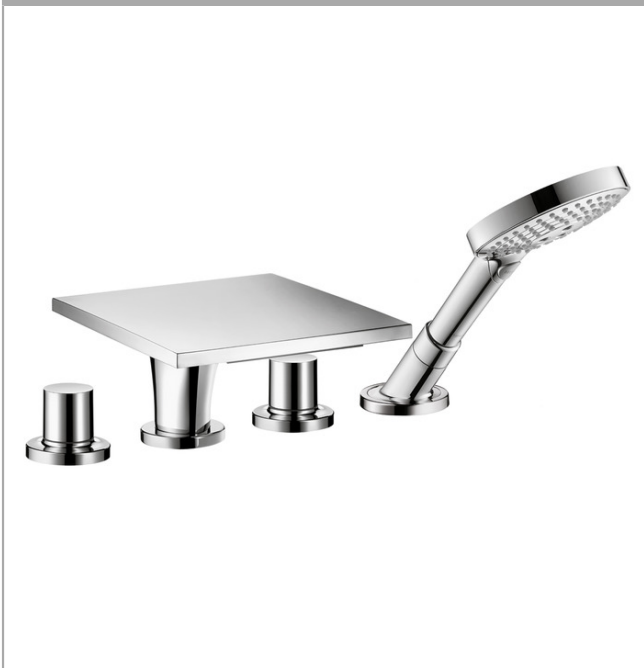

AXOR Massaud
4-Hole Roman Tub Set Trim with 1.75 GPM Handshower
Finishes : **chrome** Part no. : **18443001**

Description

Features

- Flow: 4.76 GPM (18 L/Min)
- 90° ceramic valves
- Integrated double backflow prevention

Technology

Product image