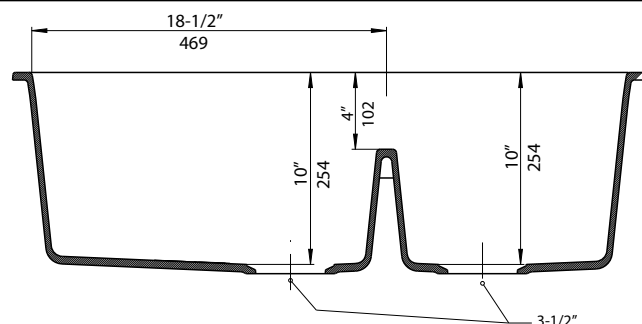

ACCESSORIES

Grids: Large Bowl #226828, Small Bowl #226830
Cutting Board (WALNUT): #227346

FEATURES

- New low divide adds functionality and convenience
- Reversible shape make any specification easy
- Divider Height: 6" from bowl bottom (4" from rim)
- Overall: 33" x 19"
- Required Outside Cabinet: 36"
- 80% solid granite
- Heat resistant up to 536°F
- Unsurpassed cleanability backed by industry leading 7 patents!
- Resistant to scratches, stains and all household acids and alkali solutions
- Template provided with approximate 1/8" reveal
- Under mount clips provided
- Limited lifetime warranty

Model Above shown in Truffle Color

NOMINAL DIMENSIONS

MODEL	OVERALL	DIVIDER DEPTH	BOWL DEPTH	DRAIN DIAMETER
441315	33 x 19	4"	10"	3-1/2"

DXF cutout templates available on our web site.

JOB INFORMATION

Job Name: _____