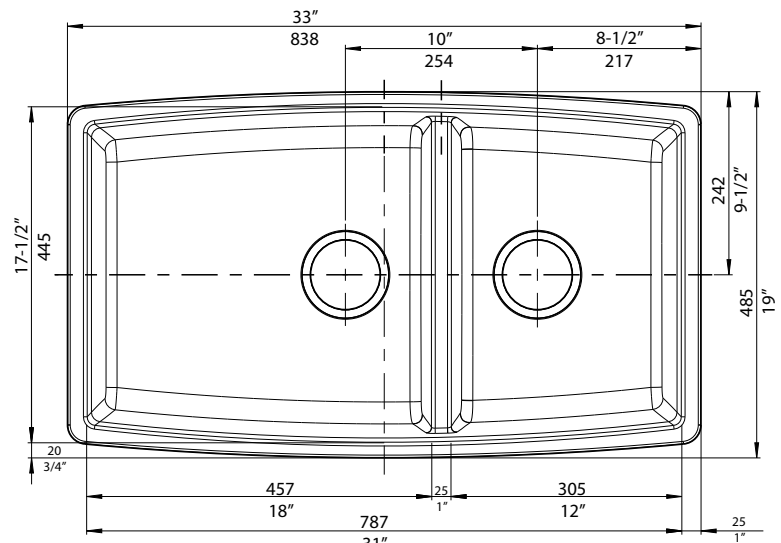

ACCESSORIES

Grids: Large Bowl #226828, Small Bowl #226830
Cutting Board (WALNUT): #227346

FEATURES

- New low divide adds functionality and convenience
- Reversible shape make any specification easy
- Divider Height: 6" from bowl bottom (4" from rim)
- Overall: 33" x 19"
- Required Outside Cabinet: 36"
- 80% solid granite
- Heat resistant up to 536°F
- Unsurpassed cleanability backed by industry leading 7 patents!
- Resistant to scratches, stains and all household acids and alkali solutions
- Template provided with approximate 1/8" reveal
- Under mount clips provided
- Limited lifetime warranty

Model Above shown in Truffle Color

NOMINAL DIMENSIONS

MODEL	OVERALL	DIVIDER DEPTH	BOWL DEPTH	DRAIN DIAMETER
441315	33 x 19	4"	10"	3-1/2"

DXF cutout templates available on our web site.

JOB INFORMATION

Job Name: _____