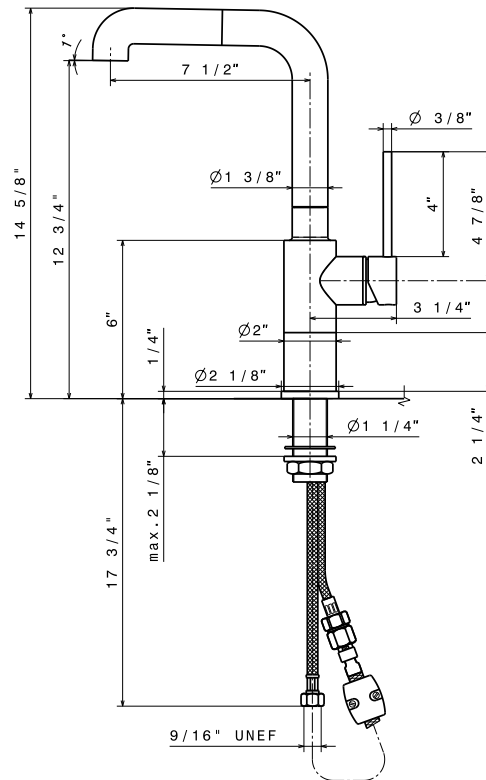

FEATURED MODEL

440518 BLANCOACCLAIM Kitchen Pull-out Faucet in Café Brown

ADDITIONAL MODELS

- 440517 Polished Chrome
- 440516 Stainless
- 441325 Anthracite
- 441326 Truffle

FEATURES

- **AB1953 Compliant**
- Solid brass body with dual control Pull-out spray
- Ceramic disc cartridge
- Color coded hot & cold supply lines
- Durable spiral flexible pull-out spray hose
- Maximum 2.2 G.P.M. flow rate
- Installation in a 1-3/8" hole
- Taller Height and "space saving" reach for enhanced work space efficiency and ease of operation

NOMINAL DIMENSIONS MODEL 440518

MODEL	REACH	SPOUT HEIGHT	FAUCET HEIGHT
440518	7-1/2"	12-3/4"	14-5/8"

JOB INFORMATION

Job Name: _____
 Contact: _____
 Date Specified: _____
 Specifier: _____
 Contractor: _____

See next page for exploded parts drawing and parts list.

BLANCO AMERICA
800.451.5782
www.blancoamerica.com

NUM.	PART #	DESCRIPTION
1	20670	LEVER
1.1	16125	SCREW+CAP FOR LEVER
2	11881	CARTRIDGE LOCK NUT
3	14720	CARTRIDGE LOCK NUT
4	20675	SPOUT
4.1	17909	PLASTIC RINGS FOR SPOUT
4.2	10951	O-RINGS FOR SPOUT
4.3	17912	PLASTIC RINGS FOR SPOUT
5	10236	SPOUT HOLDING SCREW
6	15924	SHORT FLEXI-HOSE
7	12040	MOUNTING SET
8	16559	FLEXI-HOSES
9	15102	SPRAY HOSE
10	15751	NO-RETURN VALVE+HOUSING
11	16599	WEIGHT
12	20621	SPRAY HOSE
13	11953	FITTING