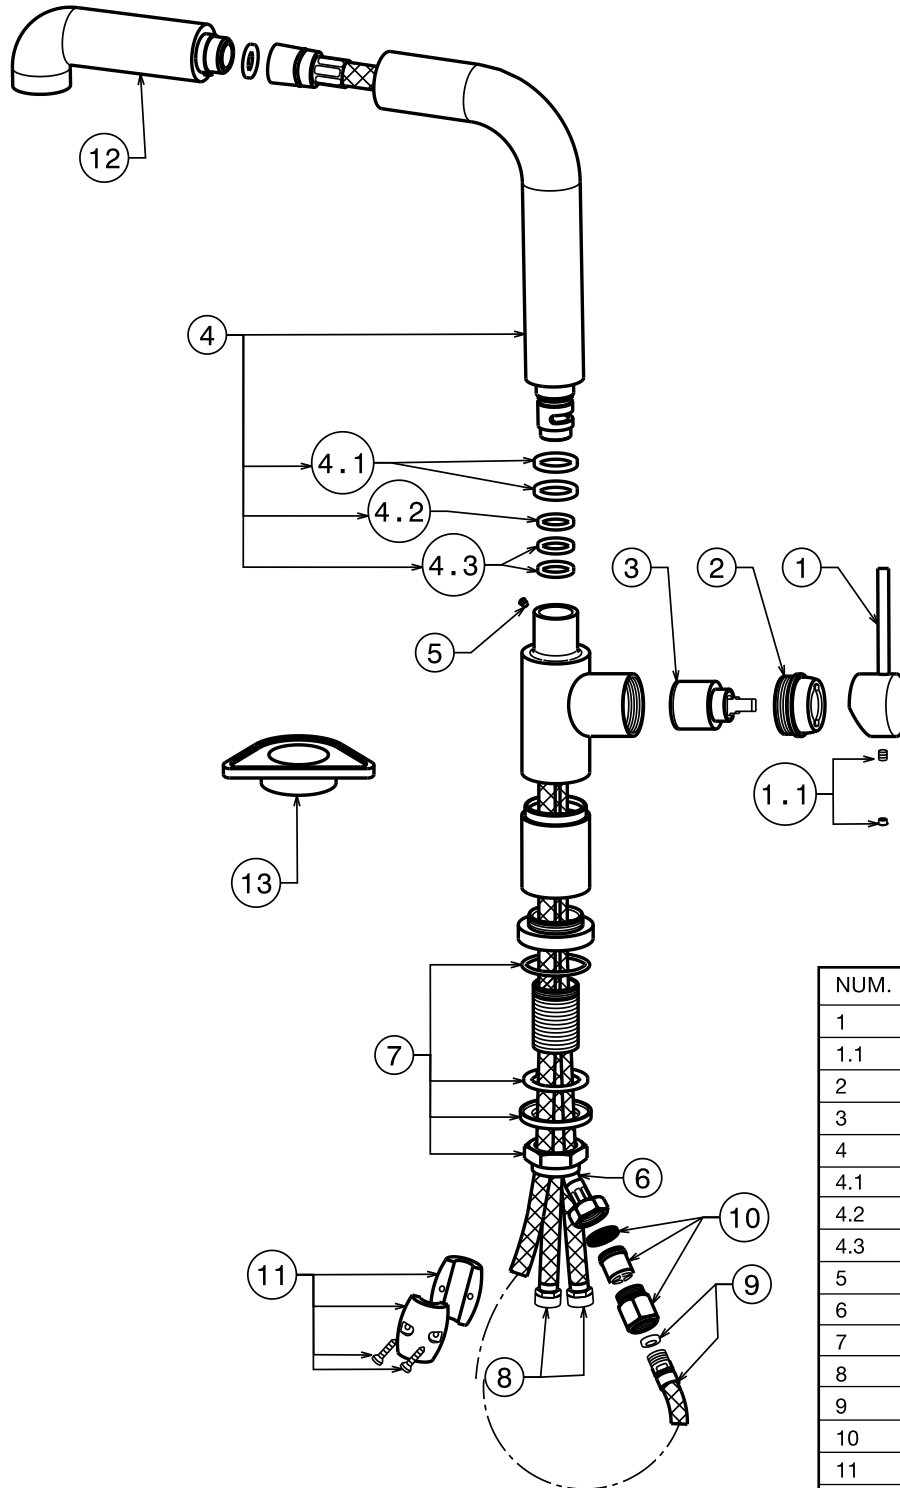

FEATURED MODEL

440518 BLANCOACCLAIM Kitchen Pull-out Faucet in Café Brown

ADDITIONAL MODELS

- 440517 Polished Chrome
- 440516 Stainless
- 441325 Anthracite
- 441326 Truffle

FEATURES

- **AB1953 Compliant**
- Solid brass body with dual control Pull-out spray
- Ceramic disc cartridge
- Color coded hot & cold supply lines
- Durable spiral flexible pull-out spray hose
- Maximum 2.2 G.P.M. flow rate
- Installation in a 1-3/8" hole
- Taller Height and "space saving" reach for enhanced work space efficiency and ease of operation

NOMINAL DIMENSIONS MODEL 440518

MODEL	REACH	SPOUT HEIGHT	FAUCET HEIGHT
440518	7-1/2"	12-3/4"	14-5/8"

JOB INFORMATION

Job Name: _____
 Contact: _____
 Date Specified: _____
 Specifier: _____
 Contractor: _____

See next page for exploded parts drawing and parts list.

BLANCO AMERICA
800.451.5782
www.blancoamerica.com

NUM.	PART #	DESCRIPTION
1	20670	LEVER
1.1	16125	SCREW+CAP FOR LEVER
2	11881	CARTRIDGE LOCK NUT
3	14720	CARTRIDGE LOCK NUT
4	20675	SPOUT
4.1	17909	PLASTIC RINGS FOR SPOUT
4.2	10951	O-RINGS FOR SPOUT
4.3	17912	PLASTIC RINGS FOR SPOUT
5	10236	SPOUT HOLDING SCREW
6	15924	SHORT FLEXI-HOSE
7	12040	MOUNTING SET
8	16559	FLEXI-HOSES
9	15102	SPRAY HOSE
10	15751	NO-RETURN VALVE+HOUSING
11	16599	WEIGHT
12	20621	SPRAY HOSE
13	11953	FITTING